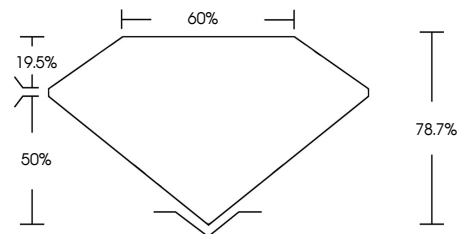

ELECTRONIC COPY

764639681
Report verification at igi.org

February 3, 2026
IGI Report Number **764639681**
Description **NATURAL DIAMOND**
Shape and Cutting Style **PEAR BRILLIANT**
Measurements **8.06 X 6.02 X 4.74 MM**
GRADING RESULTS
Carat Weight **1.43 CARAT**
Color Grade **NATURAL FANCY BLACK**

February 3, 2026
IGI Report Number **764639681**
Description **NATURAL DIAMOND**
Shape and Cutting Style **PEAR BRILLIANT**
Measurements **8.06 X 6.02 X 4.74 MM**
GRADING RESULTS
Carat Weight **1.43 CARAT**
Color Grade **NATURAL FANCY BLACK**
ADDITIONAL GRADING INFORMATION
Fluorescence **NONE**
Inscription(s) **764639681**

PROPORTIONS

Sample Image Used

COLOR

D - F	G - J	K - M	N - R	S - Z	FANCY
Colorless	Near Colorless	Slightly Tinted	Very Light Color	Light Color	

CLARITY

FL	IF	VVS ¹⁻²	VS ¹⁻²	SI ¹⁻²	I ¹⁻³
Flawless	Internally Flawless	Very Very Slightly Included	Very Slightly Included	Slightly Included	Included

ADDITIONAL GRADING INFORMATION

Fluorescence **NONE**
Inscription(s) **764639681**

IGI

February 3, 2026
IGI Report No 764639681
PEAR BRILLIANT
8.06 X 6.02 X 4.74 MM
1.43 CARAT
NATURAL FANCY BLACK
Color Grade
Depth 19.5%
Table 60%
Height 78.7%
Girdle
Culet
Fluorescence NONE
Inscriptions(s) 764639681