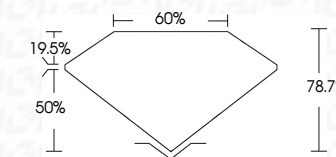

ELECTRONIC COPY

764639681
Report verification at igi.org

February 3, 2026
IGI Report Number **764639681**
Description **NATURAL DIAMOND**
Shape and Cutting Style **PEAR BRILLIANT**
Measurements **8.06 X 6.02 X 4.74 MM**
GRADING RESULTS
Carat Weight **1.43 CARAT**
Color Grade **NATURAL FANCY BLACK**

February 3, 2026
IGI Report Number **764639681**
Description **NATURAL DIAMOND**
Shape and Cutting Style **PEAR BRILLIANT**
Measurements **8.06 X 6.02 X 4.74 MM**
GRADING RESULTS
Carat Weight **1.43 CARAT**
Color Grade **NATURAL FANCY BLACK**
ADDITIONAL GRADING INFORMATION
Fluorescence **NONE**
Inscription(s) **764639681**

PROPORTIONS

Sample Image Used

COLOR

D - F	G - J	K - M	N - R	S - Z	FANCY
Colorless	Near Colorless	Slightly Tinted	Very Light Color	Light Color	

CLARITY

FL	IF	VVS ¹⁻²	VS ¹⁻²	SI ¹⁻²	I ¹⁻³
Flawless	Internally Flawless	Very Very Slightly Included	Very Slightly Included	Slightly Included	Included

ADDITIONAL GRADING INFORMATION

Fluorescence **NONE**
Inscription(s) **764639681**

IGI

February 3, 2026
IGI Report No 764639681
PEAR BRILLIANT
8.06 X 6.02 X 4.74 MM
1.43 CARAT
NATURAL FANCY BLACK
Color Grade
Depth 19.5%
Table 60%
Height 78.7%
Girdle
Culet
Fluorescence NONE
Inscriptions(s) 764639681