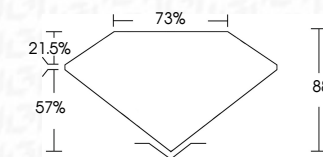

ELECTRONIC COPY

764639680
Report verification at igi.org

February 3, 2026
IGI Report Number **764639680**
Description **NATURAL DIAMOND**
Shape and Cutting Style **SQUARE CUSHION BRILLIANT**
Measurements **5.85 X 5.76 X 5.07 MM**
GRADING RESULTS
Carat Weight **1.41 CARAT**
Color Grade **NATURAL FANCY BLACK**

February 3, 2026
IGI Report Number **764639680**
Description **NATURAL DIAMOND**
Shape and Cutting Style **SQUARE CUSHION BRILLIANT**
Measurements **5.85 X 5.76 X 5.07 MM**
GRADING RESULTS
Carat Weight **1.41 CARAT**
Color Grade **NATURAL FANCY BLACK**
ADDITIONAL GRADING INFORMATION
Fluorescence **NONE**
Inscription(s) **764639680**

PROPORTIONS

Sample Image Used

COLOR

D - F	G - J	K - M	N - R	S - Z	FANCY
Colorless	Near Colorless	Slightly Tinted	Very Light Color	Light Color	

CLARITY

FL	IF	VVS ¹⁻²	VS ¹⁻²	SI ¹⁻²	I ¹⁻³
Flawless	Internally Flawless	Very Very Slightly Included	Very Slightly Included	Slightly Included	Included