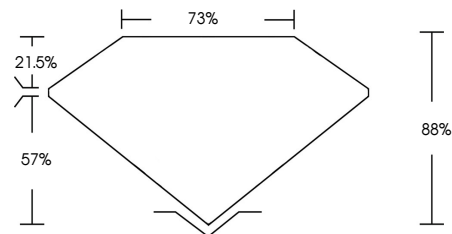

ELECTRONIC COPY

764639680
Report verification at igi.org

February 3, 2026
IGI Report Number **764639680**
Description **NATURAL DIAMOND**
Shape and Cutting Style **SQUARE CUSHION BRILLIANT**
Measurements **5.85 X 5.76 X 5.07 MM**
GRADING RESULTS
Carat Weight **1.41 CARAT**
Color Grade **NATURAL FANCY BLACK**

February 3, 2026
IGI Report Number **764639680**
Description **NATURAL DIAMOND**
Shape and Cutting Style **SQUARE CUSHION BRILLIANT**
Measurements **5.85 X 5.76 X 5.07 MM**
GRADING RESULTS
Carat Weight **1.41 CARAT**
Color Grade **NATURAL FANCY BLACK**
ADDITIONAL GRADING INFORMATION
Fluorescence **NONE**
Inscription(s) **764639680**

PROPORTIONS

Sample Image Used

COLOR

D - F	G - J	K - M	N - R	S - Z	FANCY
Colorless	Near Colorless	Slightly Tinted	Very Light Color	Light Color	

CLARITY

FL	IF	VVS ¹⁻²	VS ¹⁻²	SI ¹⁻²	I ¹⁻³
Flawless	Internally Flawless	Very Very Slightly Included	Very Slightly Included	Slightly Included	Included