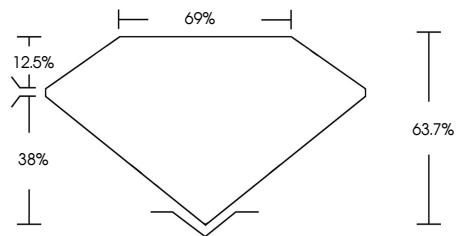

**ELECTRONIC COPY**

764639679  
Report verification at [igi.org](http://igi.org)

February 3, 2026  
IGI Report Number **764639679**  
Description **NATURAL DIAMOND**  
Shape and Cutting Style **EMERALD MIXED CUT**  
Measurements **7.19 X 5.18 X 3.30 MM**  
**GRADING RESULTS**  
Carat Weight **1.37 CARAT**  
Color Grade **NATURAL FANCY BLACK**

February 3, 2026  
IGI Report Number **764639679**  
Description **NATURAL DIAMOND**  
Shape and Cutting Style **EMERALD MIXED CUT**  
Measurements **7.19 X 5.18 X 3.30 MM**  
**GRADING RESULTS**  
Carat Weight **1.37 CARAT**  
Color Grade **NATURAL FANCY BLACK**  
**ADDITIONAL GRADING INFORMATION**  
Fluorescence **NONE**  
Inscription(s) **764639679**

**PROPORTIONS**

Sample Image Used

**COLOR**

D - F	G - J	K - M	N - R	S - Z	FANCY
Colorless	Near Colorless	Slightly Tinted	Very Light Color	Light Color	

**CLARITY**

FL	IF	VVS <sup>1-2</sup>	VS <sup>1-2</sup>	SI <sup>1-2</sup>	I <sup>1-3</sup>
Flawless	Internally Flawless	Very Very Slightly Included	Very Slightly Included	Slightly Included	Included

**ADDITIONAL GRADING INFORMATION**

Fluorescence **NONE**  
Inscription(s) **764639679**

**IGI**

February 3, 2026  
IGI Report No 764639679  
**EMERALD MIXED CUT**  
Carat Weight **1.37 CARAT**  
Color Grade **NATURAL FANCY BLACK**  
Depth **63.7%**  
Table **69%**  
Culet **NONE**  
Fluorescence **NONE**  
Inscription(s) **764639679**