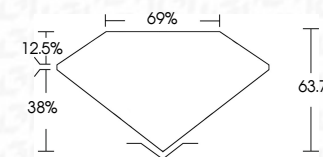

**ELECTRONIC COPY**

764639679  
Report verification at [igi.org](http://igi.org)

February 3, 2026  
IGI Report Number **764639679**  
Description **NATURAL DIAMOND**  
Shape and Cutting Style **EMERALD MIXED CUT**  
Measurements **7.19 X 5.18 X 3.30 MM**  
**GRADING RESULTS**  
Carat Weight **1.37 CARAT**  
Color Grade **NATURAL FANCY BLACK**

February 3, 2026  
IGI Report Number **764639679**  
Description **NATURAL DIAMOND**  
Shape and Cutting Style **EMERALD MIXED CUT**  
Measurements **7.19 X 5.18 X 3.30 MM**  
**GRADING RESULTS**  
Carat Weight **1.37 CARAT**  
Color Grade **NATURAL FANCY BLACK**  
**ADDITIONAL GRADING INFORMATION**  
Fluorescence **NONE**  
Inscription(s) **764639679**

**PROPORTIONS**

Sample Image Used

**COLOR**

D - F	G - J	K - M	N - R	S - Z	FANCY
Colorless	Near Colorless	Slightly Tinted	Very Light Color	Light Color	

**CLARITY**

FL	IF	VVS <sup>1-2</sup>	VS <sup>1-2</sup>	SI <sup>1-2</sup>	I <sup>1-3</sup>
Flawless	Internally Flawless	Very Very Slightly Included	Very Slightly Included	Slightly Included	Included

**ADDITIONAL GRADING INFORMATION**

Fluorescence **NONE**  
Inscription(s) **764639679**

**IGI**

February 3, 2026  
IGI Report No 764639679  
**EMERALD MIXED CUT**  
Carat Weight **1.37 CARAT**  
Color Grade **NATURAL FANCY BLACK**  
Depth **63.7%**  
Table **69%**  
Culet **NONE**  
Fluorescence **NONE**  
Inscription(s) **764639679**