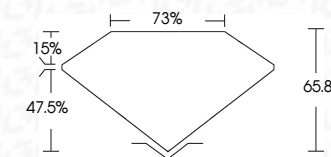

ELECTRONIC COPY

764639678
Report verification at igi.org

February 3, 2026
IGI Report Number **764639678**
Description **NATURAL DIAMOND**
Shape and Cutting Style **PEAR BRILLIANT**
Measurements **8.09 X 6.08 X 4.00 MM**
GRADING RESULTS
Carat Weight **1.28 CARAT**
Color Grade **NATURAL FANCY BLACK**

February 3, 2026
IGI Report Number **764639678**
Description **NATURAL DIAMOND**
Shape and Cutting Style **PEAR BRILLIANT**
Measurements **8.09 X 6.08 X 4.00 MM**
GRADING RESULTS
Carat Weight **1.28 CARAT**
Color Grade **NATURAL FANCY BLACK**
ADDITIONAL GRADING INFORMATION
Fluorescence **NONE**
Inscription(s) **764639678**

PROPORTIONS

Sample Image Used

COLOR

D - F	G - J	K - M	N - R	S - Z	FANCY
Colorless	Near Colorless	Slightly Tinted	Very Light Color	Light Color	

CLARITY

FL	IF	VVS ¹⁻²	VS ¹⁻²	SI ¹⁻²	I ¹⁻³
Flawless	Internally Flawless	Very Very Slightly Included	Very Slightly Included	Slightly Included	Included

ADDITIONAL GRADING INFORMATION

Fluorescence **NONE**
Inscription(s) **764639678**

IGI

February 3, 2026
IGI Report No 764639678
PEAR BRILLIANT
8.09 X 6.08 X 4.00 MM
1.28 CARAT
NATURAL FANCY BLACK
Color Grade
Depth 65.8%
Table 73%
Girdle
Culet
Fluorescence **NONE**
Inscription(s) 764639678