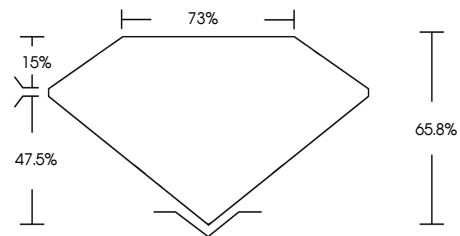

ELECTRONIC COPY

764639678
Report verification at igi.org

February 3, 2026
IGI Report Number **764639678**
Description **NATURAL DIAMOND**
Shape and Cutting Style **PEAR BRILLIANT**
Measurements **8.09 X 6.08 X 4.00 MM**
GRADING RESULTS
Carat Weight **1.28 CARAT**
Color Grade **NATURAL FANCY BLACK**

February 3, 2026
IGI Report Number **764639678**
Description **NATURAL DIAMOND**
Shape and Cutting Style **PEAR BRILLIANT**
Measurements **8.09 X 6.08 X 4.00 MM**
GRADING RESULTS
Carat Weight **1.28 CARAT**
Color Grade **NATURAL FANCY BLACK**
ADDITIONAL GRADING INFORMATION
Fluorescence **NONE**
Inscription(s) **764639678**

PROPORTIONS

Sample Image Used

COLOR

D - F	G - J	K - M	N - R	S - Z	FANCY
Colorless	Near Colorless	Slightly Tinted	Very Light Color	Light Color	

CLARITY

FL	IF	VVS ¹⁻²	VS ¹⁻²	SI ¹⁻²	I ¹⁻³
Flawless	Internally Flawless	Very Very Slightly Included	Very Slightly Included	Slightly Included	Included

ADDITIONAL GRADING INFORMATION

Fluorescence **NONE**
Inscription(s) **764639678**

IGI

February 3, 2026
IGI Report No 764639678
PEAR BRILLIANT
8.09 X 6.08 X 4.00 MM
1.28 CARAT
NATURAL FANCY BLACK
Color Grade
Depth 65.8%
Table 73%
Girdle
Culet
Fluorescence **NONE**
Inscription(s) 764639678