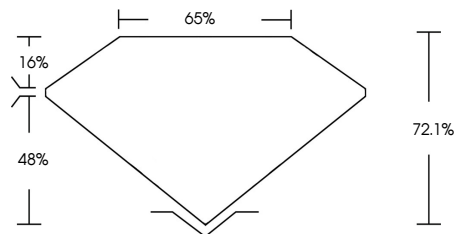

ELECTRONIC COPY

764639670
Report verification at igi.org

February 2, 2026
IGI Report Number **764639670**
Description **NATURAL DIAMOND**
Shape and Cutting Style **PEAR BRILLIANT**
Measurements **6.71 X 4.73 X 3.41 MM**
GRADING RESULTS
Carat Weight **0.70 CARAT**
Color Grade **NATURAL FANCY BLACK**

February 2, 2026
IGI Report Number **764639670**
Description **NATURAL DIAMOND**
Shape and Cutting Style **PEAR BRILLIANT**
Measurements **6.71 X 4.73 X 3.41 MM**
GRADING RESULTS
Carat Weight **0.70 CARAT**
Color Grade **NATURAL FANCY BLACK**
ADDITIONAL GRADING INFORMATION
Fluorescence **NONE**
Inscription(s) **764639670**

PROPORTIONS

Sample Image Used

COLOR

D - F	G - J	K - M	N - R	S - Z	FANCY
Colorless	Near Colorless	Slightly Tinted	Very Light Color	Light Color	

CLARITY

FL	IF	VVS ¹⁻²	VS ¹⁻²	SI ¹⁻²	I ¹⁻³
Flawless	Internally Flawless	Very Very Slightly Included	Very Slightly Included	Slightly Included	Included