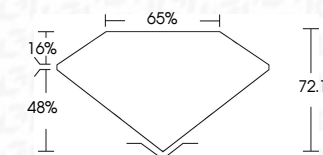

ELECTRONIC COPY

764639670
Report verification at igi.org

February 2, 2026
IGI Report Number **764639670**
Description **NATURAL DIAMOND**
Shape and Cutting Style **PEAR BRILLIANT**
Measurements **6.71 X 4.73 X 3.41 MM**
GRADING RESULTS
Carat Weight **0.70 CARAT**
Color Grade **NATURAL FANCY BLACK**

February 2, 2026
IGI Report Number **764639670**
Description **NATURAL DIAMOND**
Shape and Cutting Style **PEAR BRILLIANT**
Measurements **6.71 X 4.73 X 3.41 MM**
GRADING RESULTS
Carat Weight **0.70 CARAT**
Color Grade **NATURAL FANCY BLACK**
ADDITIONAL GRADING INFORMATION
Fluorescence **NONE**
Inscription(s) **764639670**

PROPORTIONS

Sample Image Used

COLOR

D - F	G - J	K - M	N - R	S - Z	FANCY
Colorless	Near Colorless	Slightly Tinted	Very Light Color	Light Color	

CLARITY

FL	IF	VVS ¹⁻²	VS ¹⁻²	SI ¹⁻²	I ¹⁻³
Flawless	Internally Flawless	Very Very Slightly Included	Very Slightly Included	Slightly Included	Included