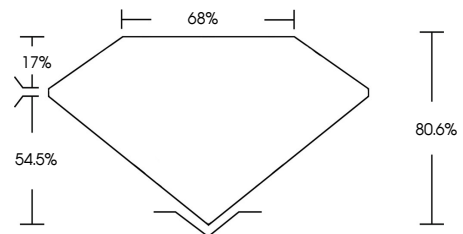

ELECTRONIC COPY

764639667
Report verification at igi.org

February 2, 2026
IGI Report Number **764639667**
Description **NATURAL DIAMOND**
Shape and Cutting Style **SQUARE CUSHION BRILLIANT**
Measurements **4.75 X 4.74 X 3.82 MM**
GRADING RESULTS
Carat Weight **0.66 CARAT**
Color Grade **NATURAL FANCY BLACK**

February 2, 2026
IGI Report Number **764639667**
Description **NATURAL DIAMOND**
Shape and Cutting Style **SQUARE CUSHION BRILLIANT**
Measurements **4.75 X 4.74 X 3.82 MM**
GRADING RESULTS
Carat Weight **0.66 CARAT**
Color Grade **NATURAL FANCY BLACK**
ADDITIONAL GRADING INFORMATION
Fluorescence **NONE**
Inscription(s) **764639667**

PROPORTIONS

Sample Image Used

COLOR

D - F	G - J	K - M	N - R	S - Z	FANCY
Colorless	Near Colorless	Slightly Tinted	Very Light Color	Light Color	

CLARITY

FL	IF	VVS ¹⁻²	VS ¹⁻²	SI ¹⁻²	I ¹⁻³
Flawless	Internally Flawless	Very Very Slightly Included	Very Slightly Included	Slightly Included	Included