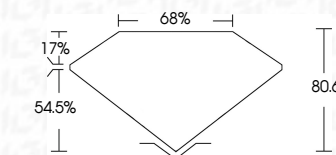

ELECTRONIC COPY

764639667
Report verification at igi.org

February 2, 2026
IGI Report Number **764639667**
Description **NATURAL DIAMOND**
Shape and Cutting Style **SQUARE CUSHION BRILLIANT**
Measurements **4.75 X 4.74 X 3.82 MM**
GRADING RESULTS
Carat Weight **0.66 CARAT**
Color Grade **NATURAL FANCY BLACK**

February 2, 2026
IGI Report Number **764639667**
Description **NATURAL DIAMOND**
Shape and Cutting Style **SQUARE CUSHION BRILLIANT**
Measurements **4.75 X 4.74 X 3.82 MM**
GRADING RESULTS
Carat Weight **0.66 CARAT**
Color Grade **NATURAL FANCY BLACK**
ADDITIONAL GRADING INFORMATION
Fluorescence **NONE**
Inscription(s) **764639667**

PROPORTIONS

Sample Image Used

COLOR

D - F	G - J	K - M	N - R	S - Z	FANCY
Colorless	Near Colorless	Slightly Tinted	Very Light Color	Light Color	

CLARITY

FL	IF	VVS ¹⁻²	VS ¹⁻²	SI ¹⁻²	I ¹⁻³
Flawless	Internally Flawless	Very Very Slightly Included	Very Slightly Included	Slightly Included	Included