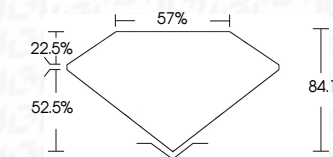

COLOR

D - F	G - J	K - M	N - R	S - Z	FANCY
Colorless	Near Colorless	Slightly Tinted	Very Light Color	Light Color	

CLARITY

FL	IF	VVS¹⁻²	VS¹⁻²	SI¹⁻²	I¹⁻³
Flawless	Internally Flawless	Very Very Slightly Included	Very Slightly Included	Slightly Included	Included

ADDITIONAL GRADING INFORMATION

Fluorescence **NONE**
Inscription(s) **764639666**