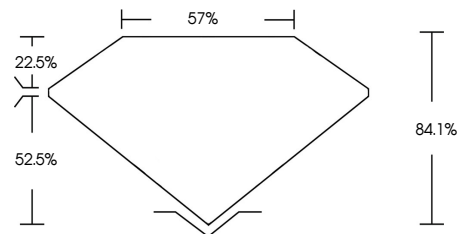

ELECTRONIC COPY

764639666
Report verification at igi.org

February 2, 2026
IGI Report Number **764639666**
Description **NATURAL DIAMOND**
Shape and Cutting Style **PEAR BRILLIANT**
Measurements **6.00 X 4.02 X 3.38 MM**
GRADING RESULTS
Carat Weight **0.52 CARAT**
Color Grade **NATURAL FANCY BLACK**

February 2, 2026
IGI Report Number **764639666**
Description **NATURAL DIAMOND**
Shape and Cutting Style **PEAR BRILLIANT**
Measurements **6.00 X 4.02 X 3.38 MM**
GRADING RESULTS
Carat Weight **0.52 CARAT**
Color Grade **NATURAL FANCY BLACK**
ADDITIONAL GRADING INFORMATION
Fluorescence **NONE**
Inscription(s) **764639666**

PROPORTIONS

Sample Image Used