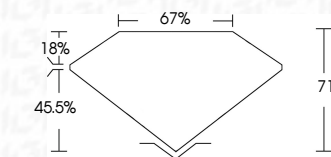

ELECTRONIC COPY

764639662
Report verification at igi.org

February 2, 2026
IGI Report Number **764639662**
Description **NATURAL DIAMOND**
Shape and Cutting Style **PEAR BRILLIANT**
Measurements **5.94 X 3.93 X 2.79 MM**
GRADING RESULTS
Carat Weight **0.41 CARAT**
Color Grade **NATURAL FANCY BLACK**

February 2, 2026
IGI Report Number **764639662**
Description **NATURAL DIAMOND**
Shape and Cutting Style **PEAR BRILLIANT**
Measurements **5.94 X 3.93 X 2.79 MM**
GRADING RESULTS
Carat Weight **0.41 CARAT**
Color Grade **NATURAL FANCY BLACK**
ADDITIONAL GRADING INFORMATION
Fluorescence **NONE**
Inscription(s) **764639662**

PROPORTIONS

Sample Image Used

COLOR

D - F	G - J	K - M	N - R	S - Z	FANCY
Colorless	Near Colorless	Slightly Tinted	Very Light Color	Light Color	

CLARITY

FL	IF	VVS ¹⁻²	VS ¹⁻²	SI ¹⁻²	I ¹⁻³
Flawless	Internally Flawless	Very Very Slightly Included	Very Slightly Included	Slightly Included	Included