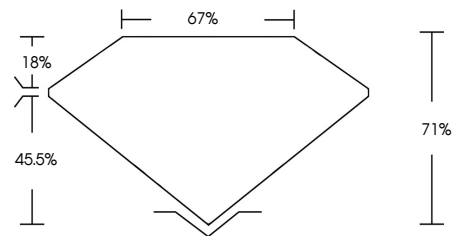

ELECTRONIC COPY

764639662
Report verification at igi.org

February 2, 2026
IGI Report Number **764639662**
Description **NATURAL DIAMOND**
Shape and Cutting Style **PEAR BRILLIANT**
Measurements **5.94 X 3.93 X 2.79 MM**
GRADING RESULTS
Carat Weight **0.41 CARAT**
Color Grade **NATURAL FANCY BLACK**

February 2, 2026
IGI Report Number **764639662**
Description **NATURAL DIAMOND**
Shape and Cutting Style **PEAR BRILLIANT**
Measurements **5.94 X 3.93 X 2.79 MM**
GRADING RESULTS
Carat Weight **0.41 CARAT**
Color Grade **NATURAL FANCY BLACK**
ADDITIONAL GRADING INFORMATION
Fluorescence **NONE**
Inscription(s) **764639662**

PROPORTIONS

Sample Image Used

COLOR

D - F	G - J	K - M	N - R	S - Z	FANCY
Colorless	Near Colorless	Slightly Tinted	Very Light Color	Light Color	

CLARITY

FL	IF	VVS ¹⁻²	VS ¹⁻²	SI ¹⁻²	I ¹⁻³
Flawless	Internally Flawless	Very Very Slightly Included	Very Slightly Included	Slightly Included	Included