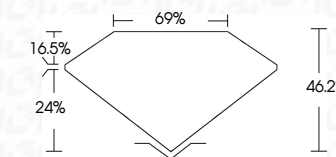

ELECTRONIC COPY

764639660
Report verification at igi.org

February 2, 2026
IGI Report Number **764639660**
Description **NATURAL DIAMOND**
Shape and Cutting Style **PEAR MODIFIED BRILLIANT**
Measurements **6.02 X 4.03 X 1.86 MM**
GRADING RESULTS
Carat Weight **0.39 CARAT**
Color Grade **NATURAL FANCY BLACK**

February 2, 2026
IGI Report Number **764639660**
Description **NATURAL DIAMOND**
Shape and Cutting Style **PEAR MODIFIED BRILLIANT**
Measurements **6.02 X 4.03 X 1.86 MM**
GRADING RESULTS
Carat Weight **0.39 CARAT**
Color Grade **NATURAL FANCY BLACK**
ADDITIONAL GRADING INFORMATION
Fluorescence **NONE**
Inscription(s) **764639660**

PROPORTIONS

Sample Image Used

COLOR

D - F	G - J	K - M	N - R	S - Z	FANCY
Colorless	Near Colorless	Slightly Tinted	Very Light Color	Light Color	

CLARITY

FL	IF	VVS ¹⁻²	VS ¹⁻²	SI ¹⁻²	I ¹⁻³
Flawless	Internally Flawless	Very Very Slightly Included	Very Slightly Included	Slightly Included	Included

ADDITIONAL GRADING INFORMATION

Fluorescence **NONE**
Inscription(s) **764639660**

IGI

February 2, 2026
IGI Report No **764639660**
PEAR MODIFIED BRILLIANT
6.02 X 4.03 X 1.86 MM
0.39 CARAT
NATURAL FANCY BLACK
Color Grade
Depth 46.2%
Table 69%
Girdle
Culet
Fluorescence **NONE**
Inscription(s) **764639660**