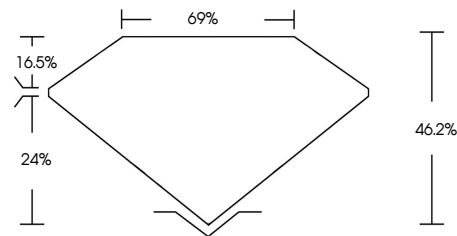

ELECTRONIC COPY

764639660
Report verification at igi.org

February 2, 2026
IGI Report Number **764639660**
Description **NATURAL DIAMOND**
Shape and Cutting Style **PEAR MODIFIED BRILLIANT**
Measurements **6.02 X 4.03 X 1.86 MM**
GRADING RESULTS
Carat Weight **0.39 CARAT**
Color Grade **NATURAL FANCY BLACK**

February 2, 2026
IGI Report Number **764639660**
Description **NATURAL DIAMOND**
Shape and Cutting Style **PEAR MODIFIED BRILLIANT**
Measurements **6.02 X 4.03 X 1.86 MM**
GRADING RESULTS
Carat Weight **0.39 CARAT**
Color Grade **NATURAL FANCY BLACK**
ADDITIONAL GRADING INFORMATION
Fluorescence **NONE**
Inscription(s) **764639660**

PROPORTIONS

Sample Image Used

COLOR

D - F	G - J	K - M	N - R	S - Z	FANCY
Colorless	Near Colorless	Slightly Tinted	Very Light Color	Light Color	

CLARITY

FL	IF	VVS ¹⁻²	VS ¹⁻²	SI ¹⁻²	I ¹⁻³
Flawless	Internally Flawless	Very Very Slightly Included	Very Slightly Included	Slightly Included	Included

ADDITIONAL GRADING INFORMATION

Fluorescence **NONE**
Inscription(s) **764639660**

IGI

February 2, 2026
IGI Report No **764639660**
PEAR MODIFIED BRILLIANT
6.02 X 4.03 X 1.86 MM
0.39 CARAT
NATURAL FANCY BLACK
Color Grade
Depth 46.2%
Table 69%
Girdle
Culet
Fluorescence **NONE**
Inscription(s) **764639660**