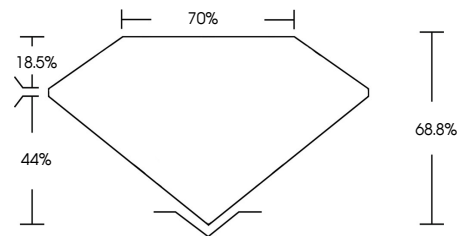

ELECTRONIC COPY

764639659
Report verification at igi.org

February 2, 2026
IGI Report Number **764639659**
Description **NATURAL DIAMOND**
Shape and Cutting Style **SQUARE CUSHION BRILLIANT**
Measurements **4.03 X 4.01 X 2.76 MM**
GRADING RESULTS
Carat Weight **0.33 CARAT**
Color Grade **NATURAL FANCY BLACK**

February 2, 2026
IGI Report Number **764639659**
Description **NATURAL DIAMOND**
Shape and Cutting Style **SQUARE CUSHION BRILLIANT**
Measurements **4.03 X 4.01 X 2.76 MM**
GRADING RESULTS
Carat Weight **0.33 CARAT**
Color Grade **NATURAL FANCY BLACK**
ADDITIONAL GRADING INFORMATION
Fluorescence **NONE**
Inscription(s) **764639659**

PROPORTIONS

Sample Image Used