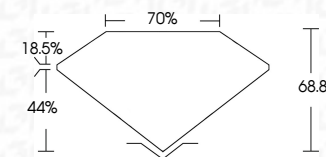

COLOR

D - F	G - J	K - M	N - R	S - Z	FANCY
Colorless	Near Colorless	Slightly Tinted	Very Light Color	Light Color	

CLARITY

FL	IF	VVS¹⁻²	VS¹⁻²	SI¹⁻²	I¹⁻³
Flawless	Internally Flawless	Very Very Slightly Included	Very Slightly Included	Slightly Included	Included

ADDITIONAL GRADING INFORMATION

Fluorescence **NONE**
Inscription(s) **764639659**

IGI