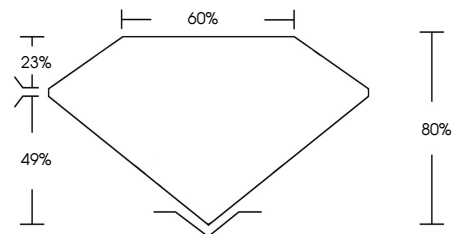

ELECTRONIC COPY

764639653
Report verification at igi.org

February 2, 2026
IGI Report Number **764639653**
Description **NATURAL DIAMOND**
Shape and Cutting Style **PEAR BRILLIANT**
Measurements **5.07 X 3.10 X 2.48 MM**
GRADING RESULTS
Carat Weight **0.25 CARAT**
Color Grade **NATURAL FANCY BLACK**

February 2, 2026
IGI Report Number **764639653**
Description **NATURAL DIAMOND**
Shape and Cutting Style **PEAR BRILLIANT**
Measurements **5.07 X 3.10 X 2.48 MM**
GRADING RESULTS
Carat Weight **0.25 CARAT**
Color Grade **NATURAL FANCY BLACK**
ADDITIONAL GRADING INFORMATION
Fluorescence **NONE**
Inscription(s) **764639653**

PROPORTIONS

Sample Image Used