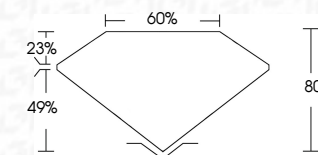

COLOR

D - F	G - J	K - M	N - R	S - Z	FANCY
Colorless	Near Colorless	Slightly Tinted	Very Light Color	Light Color	

CLARITY

FL	IF	VVS¹⁻²	VS¹⁻²	SI¹⁻²	I¹⁻³
Flawless	Internally Flawless	Very Very Slightly Included	Very Slightly Included	Slightly Included	Included

ADDITIONAL GRADING INFORMATION

Fluorescence **NONE**
Inscription(s) **764639653**