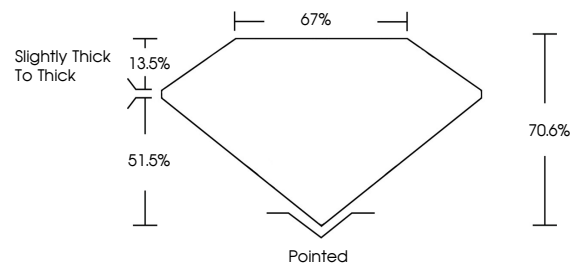

ELECTRONIC COPY

764612229
Report verification at igi.org

February 4, 2026
IGI Report Number **764612229**
Description **NATURAL DIAMOND**
Shape and Cutting Style **SQUARE EMERALD CUT**
Measurements **5.42 X 5.24 X 3.70 MM**

IGI

February 4, 2026
IGI Report No 764612229
SQUARE EMERALD CUT
5.42 X 5.24 X 3.70 MM
1.00 CARAT
H
VS 1
VERY GOOD
70.6%
67%
Slightly thick to thick
Pointed
EXCELLENT
EXCELLENT
NONE
(IGI) 764612229

DIAMOND REPORT

February 4, 2026
IGI Report Number **764612229**
Description **NATURAL DIAMOND**
Shape and Cutting Style **SQUARE EMERALD CUT**
Measurements **5.42 X 5.24 X 3.70 MM**

GRADING RESULTS

Carat Weight **1.00 CARAT**
Color Grade **H**
Clarity Grade **VS 1**
Cut Grade **VERY GOOD**

ADDITIONAL GRADING INFORMATION

Polish **EXCELLENT**
Symmetry **EXCELLENT**
Fluorescence **NONE**
Inscription(s) **(IGI) 764612229**

PROPORTIONS

Sample Image Used

CLARITY CHARACTERISTICS

KEY TO SYMBOLS

Red symbols indicate internal characteristics.
Green symbols indicate external characteristics.