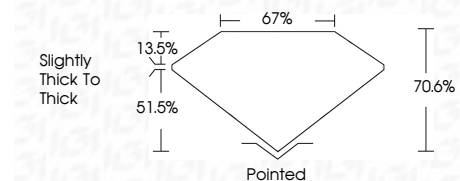

ELECTRONIC COPY

764612229
Report verification at igi.org

February 4, 2026
IGI Report Number **764612229**
Description **NATURAL DIAMOND**
Shape and Cutting Style **SQUARE EMERALD CUT**
Measurements **5.42 X 5.24 X 3.70 MM**

GRADING RESULTS

Carat Weight **1.00 CARAT**
Color Grade **H**
Clarity Grade **VS 1**
Cut Grade **VERY GOOD**

ADDITIONAL GRADING INFORMATION

Polish **EXCELLENT**
Symmetry **EXCELLENT**
Fluorescence **NONE**
Inscription(s) **(IGI) 764612229**

IGI

February 4, 2026
IGI Report No 764612229
SQUARE EMERALD CUT
5.42 X 5.24 X 3.70 MM
1.00 CARAT
H
VS 1
VERY GOOD
70.6%
67%
Slightly thick to thick
Pointed
EXCELLENT
EXCELLENT
NONE
(IGI) 764612229

DIAMOND REPORT

February 4, 2026
IGI Report Number **764612229**
Description **NATURAL DIAMOND**
Shape and Cutting Style **SQUARE EMERALD CUT**
Measurements **5.42 X 5.24 X 3.70 MM**

GRADING RESULTS

Carat Weight **1.00 CARAT**
Color Grade **H**
Clarity Grade **VS 1**
Cut Grade **VERY GOOD**