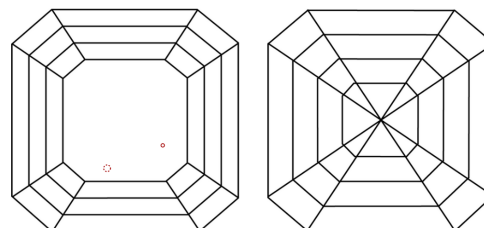

CLARITY CHARACTERISTICS

KEY TO SYMBOLS

Red symbols indicate internal characteristics.
Green symbols indicate external characteristics.

COLOR

D - F	G - J	K - M	N - R	S - Z	FANCY
Colorless	Near Colorless	Slightly Tinted	Very Light Color	Light Color	

CLARITY

FL	IF	VVS 1-2	VS 1-2	SI 1-2	I 1-3
Flawless	Internally Flawless	Very Very Slightly Included	Very Slightly Included	Slightly Included	Included