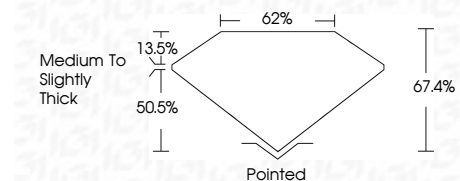

ELECTRONIC COPY

764612203
Report verification at igi.org

February 3, 2026
IGI Report Number **764612203**
Description **NATURAL DIAMOND**
Shape and Cutting Style **SQUARE EMERALD CUT**
Measurements **5.47 X 5.43 X 3.66 MM**

GRADING RESULTS

Carat Weight **1.00 CARAT**
Color Grade **I**
Clarity Grade **VS 1**
Cut Grade **VERY GOOD**

ADDITIONAL GRADING INFORMATION

Polish **EXCELLENT**
Symmetry **EXCELLENT**
Fluorescence **VERY SLIGHT**
Inscription(s) **(IGI) 764612203**

IGI

February 3, 2026
IGI Report No. 764612203
SQUARE EMERALD CUT
5.47 X 5.43 X 3.66 MM
1.00 CARAT
I
Color Grade
VS 1
VERY GOOD
67.4%
62%
Medium To Slightly Thick
Pointed
EXCELLENT
EXCELLENT
VERY SLIGHT
(IGI) 764612203

DIAMOND REPORT

February 3, 2026
IGI Report Number **764612203**
Description **NATURAL DIAMOND**
Shape and Cutting Style **SQUARE EMERALD CUT**
Measurements **5.47 X 5.43 X 3.66 MM**

GRADING RESULTS

Carat Weight **1.00 CARAT**
Color Grade **I**
Clarity Grade **VS 1**
Cut Grade **VERY GOOD**