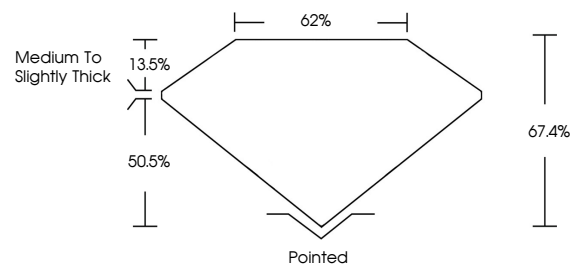

ELECTRONIC COPY

764612203
Report verification at igi.org

February 3, 2026
IGI Report Number **764612203**
Description **NATURAL DIAMOND**
Shape and Cutting Style **SQUARE EMERALD CUT**
Measurements **5.47 X 5.43 X 3.66 MM**

IGI

February 3, 2026
IGI Report No. 764612203
SQUARE EMERALD CUT
5.47 X 5.43 X 3.66 MM
1.00 CARAT
I
Color Grade
VS 1
VERY GOOD
67.4%
62%
Medium To Slightly Thick
Pointed
EXCELLENT
EXCELLENT
VERY SLIGHT
(IGI) 764612203

DIAMOND REPORT

February 3, 2026
IGI Report Number **764612203**
Description **NATURAL DIAMOND**
Shape and Cutting Style **SQUARE EMERALD CUT**
Measurements **5.47 X 5.43 X 3.66 MM**

GRADING RESULTS

Carat Weight **1.00 CARAT**
Color Grade **I**
Clarity Grade **VS 1**
Cut Grade **VERY GOOD**

ADDITIONAL GRADING INFORMATION

Polish **EXCELLENT**
Symmetry **EXCELLENT**
Fluorescence **VERY SLIGHT**
Inscription(s) **(IGI) 764612203**

PROPORTIONS

Sample Image Used

CLARITY CHARACTERISTICS

KEY TO SYMBOLS