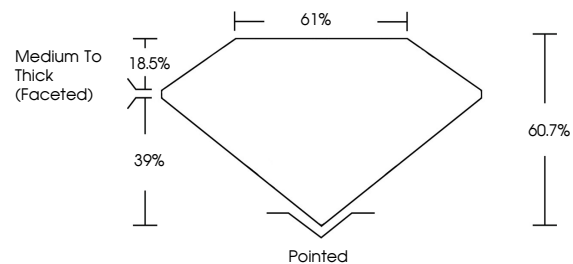

**GRADING RESULTS**

Carat Weight **1.00 CARAT**  
Color Grade **E**  
Clarity Grade **SI 2**  
Cut Grade **VERY GOOD**

**ADDITIONAL GRADING INFORMATION**

Polish **EXCELLENT**  
Symmetry **EXCELLENT**  
Fluorescence **NONE**  
Inscription(s) **IGI 764612143**

**DIAMOND REPORT**

February 4, 2026  
IGI Report Number **764612143**  
Description **NATURAL DIAMOND**  
Shape and Cutting Style **HEART BRILLIANT**  
Measurements **5.84 X 6.82 X 4.14 MM**

**GRADING RESULTS**

Carat Weight **1.00 CARAT**  
Color Grade **E**  
Clarity Grade **SI 2**  
Cut Grade **VERY GOOD**

**ADDITIONAL GRADING INFORMATION**

Polish **EXCELLENT**  
Symmetry **EXCELLENT**  
Fluorescence **NONE**  
Inscription(s) **IGI 764612143**

**PROPORTIONS**

Sample Image Used

**CLARITY CHARACTERISTICS**

**KEY TO SYMBOLS**

Red symbols indicate internal characteristics.  
Green symbols indicate external characteristics.

**COLOR**

| D - F     | G - J          | K - M           | N - R            | S - Z       | FANCY |
|-----------|----------------|-----------------|------------------|-------------|-------|
| Colorless | Near Colorless | Slightly Tinted | Very Light Color | Light Color |       |