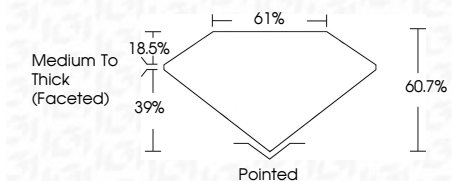

**ELECTRONIC COPY**

764612143  
Report verification at [igi.org](http://igi.org)

February 4, 2026  
IGI Report Number **764612143**  
Description **NATURAL DIAMOND**  
Shape and Cutting Style **HEART BRILLIANT**  
Measurements **5.84 X 6.82 X 4.14 MM**

**GRADING RESULTS**

Carat Weight **1.00 CARAT**  
Color Grade **E**  
Clarity Grade **SI 2**  
Cut Grade **VERY GOOD**

**ADDITIONAL GRADING INFORMATION**

Polish **EXCELLENT**  
Symmetry **EXCELLENT**  
Fluorescence **NONE**  
Inscription(s) **IGI 764612143**

Carat Weight **1.00 CARAT**  
Color Grade **E**  
Clarity Grade **SI 2**  
Cut Grade **VERY GOOD**

**ADDITIONAL GRADING INFORMATION**

Polish **EXCELLENT**  
Symmetry **EXCELLENT**  
Fluorescence **NONE**  
Inscription(s) **IGI 764612143**