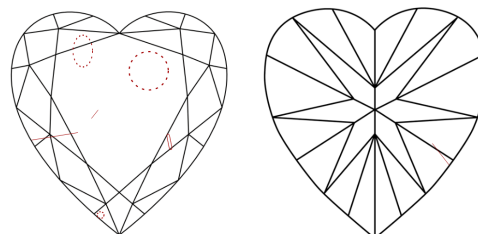

**DIAMOND REPORT**

February 4, 2026  
IGI Report Number **764612143**  
Description **NATURAL DIAMOND**  
Shape and Cutting Style **HEART BRILLIANT**  
Measurements **5.84 X 6.82 X 4.14 MM**

**GRADING RESULTS**

Carat Weight **1.00 CARAT**  
Color Grade **E**  
Clarity Grade **SI 2**  
Cut Grade **VERY GOOD**

**ADDITIONAL GRADING INFORMATION**

Polish **EXCELLENT**  
Symmetry **EXCELLENT**  
Fluorescence **NONE**  
Inscription(s) **IGI 764612143**

**PROPORTIONS**

Sample Image Used

**CLARITY CHARACTERISTICS**

**KEY TO SYMBOLS**

Red symbols indicate internal characteristics.  
Green symbols indicate external characteristics.

**COLOR**

| D - F     | G - J          | K - M           | N - R            | S - Z       | FANCY |
|-----------|----------------|-----------------|------------------|-------------|-------|
| Colorless | Near Colorless | Slightly Tinted | Very Light Color | Light Color |       |