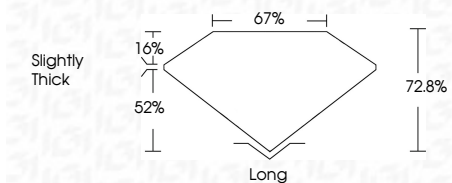

ELECTRONIC COPY

764611929
Report verification at igi.org

February 2, 2026
IGI Report Number **764611929**
Description **NATURAL DIAMOND**
Shape and Cutting Style **EMERALD CUT**
Measurements **6.84 X 4.89 X 3.56 MM**

GRADING RESULTS

Carat Weight **1.21 CARAT**
Color Grade **I**
Clarity Grade **VS 1**
Cut Grade **VERY GOOD**

ADDITIONAL GRADING INFORMATION

Polish **EXCELLENT**
Symmetry **EXCELLENT**
Fluorescence **VERY SLIGHT**
Inscription(s) **(IGI) 764611929**

IGI

February 2, 2026
IGI Report No 764611929
EMERALD CUT
6.84 X 4.89 X 3.56 MM
1.21 CARAT
I
Color Grade
VS 1
VERY GOOD
72.8%
67%
Slightly Thick
Long
EXCELLENT
EXCELLENT
VERY SLIGHT
(IGI) 764611929

DIAMOND REPORT

February 2, 2026
IGI Report Number **764611929**
Description **NATURAL DIAMOND**
Shape and Cutting Style **EMERALD CUT**
Measurements **6.84 X 4.89 X 3.56 MM**

GRADING RESULTS

Carat Weight **1.21 CARAT**
Color Grade **I**
Clarity Grade **VS 1**
Cut Grade **VERY GOOD**