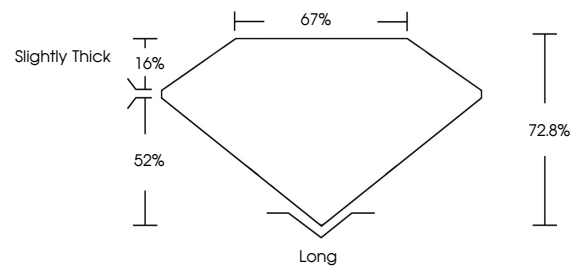

ELECTRONIC COPY

764611929
Report verification at igi.org

February 2, 2026
IGI Report Number **764611929**
Description **NATURAL DIAMOND**
Shape and Cutting Style **EMERALD CUT**
Measurements **6.84 X 4.89 X 3.56 MM**

IGI

February 2, 2026
IGI Report No 764611929
EMERALD CUT
6.84 X 4.89 X 3.56 MM
1.21 CARAT
I
Color Grade
VS 1
VERY GOOD
72.8%
67%
Slightly Thick
Long
EXCELLENT
EXCELLENT
VERY SLIGHT
(IGI) 764611929

DIAMOND REPORT

February 2, 2026
IGI Report Number **764611929**
Description **NATURAL DIAMOND**
Shape and Cutting Style **EMERALD CUT**
Measurements **6.84 X 4.89 X 3.56 MM**

GRADING RESULTS

Carat Weight **1.21 CARAT**
Color Grade **I**
Clarity Grade **VS 1**
Cut Grade **VERY GOOD**

ADDITIONAL GRADING INFORMATION

Polish **EXCELLENT**
Symmetry **EXCELLENT**
Fluorescence **VERY SLIGHT**
Inscription(s) **(IGI) 764611929**

PROPORTIONS

Sample Image Used

CLARITY CHARACTERISTICS

KEY TO SYMBOLS