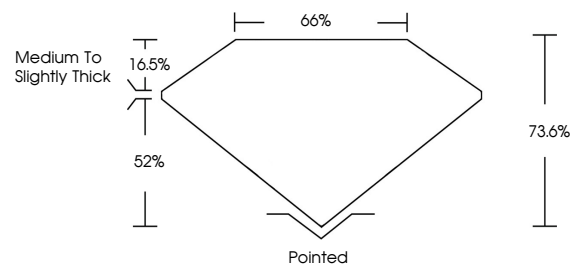

GRADING RESULTS

Carat Weight **1.01 CARAT**
Color Grade **G**
Clarity Grade **VVS 2**
Cut Grade **VERY GOOD**

ADDITIONAL GRADING INFORMATION

Polish **EXCELLENT**
Symmetry **EXCELLENT**
Fluorescence **SLIGHT**
Inscription(s) **IGI 764611926**

IGI

January 30, 2026
IGI Report No 764611926
SQUARE EMERALD CUT
5.29 X 5.26 X 3.87 MM
1.01 CARAT
G
VVS 2
VERY GOOD
66%
73.6%
52%
Medium To Slightly Thick
Pointed
EXCELLENT
EXCELLENT
SLIGHT
IGI 764611926

DIAMOND REPORT

January 30, 2026
IGI Report Number **764611926**
Description **NATURAL DIAMOND**
Shape and Cutting Style **SQUARE EMERALD CUT**
Measurements **5.29 X 5.26 X 3.87 MM**

GRADING RESULTS

Carat Weight **1.01 CARAT**
Color Grade **G**
Clarity Grade **VVS 2**
Cut Grade **VERY GOOD**

ADDITIONAL GRADING INFORMATION

Polish **EXCELLENT**
Symmetry **EXCELLENT**
Fluorescence **SLIGHT**
Inscription(s) **IGI 764611926**

PROPORTIONS

Sample Image Used

CLARITY CHARACTERISTICS

KEY TO SYMBOLS

Red symbols indicate internal characteristics.
Green symbols indicate external characteristics.