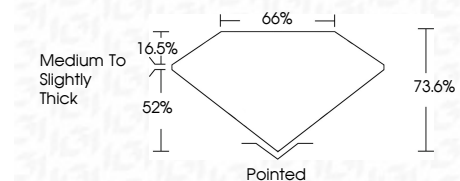

ELECTRONIC COPY

764611926
Report verification at igi.org

January 30, 2026
IGI Report Number **764611926**
Description **NATURAL DIAMOND**
Shape and Cutting Style **SQUARE EMERALD CUT**
Measurements **5.29 X 5.26 X 3.87 MM**

GRADING RESULTS

Carat Weight **1.01 CARAT**
Color Grade **G**
Clarity Grade **VVS 2**
Cut Grade **VERY GOOD**

ADDITIONAL GRADING INFORMATION

Polish **EXCELLENT**
Symmetry **EXCELLENT**
Fluorescence **SLIGHT**
Inscription(s) **IGI 764611926**

IGI

January 30, 2026
IGI Report No 764611926
SQUARE EMERALD CUT
5.29 X 5.26 X 3.87 MM
1.01 CARAT
G
VVS 2
VERY GOOD
66%
73.6%
52%
Medium To Slightly Thick
Pointed
EXCELLENT
EXCELLENT
SLIGHT
IGI 764611926

DIAMOND REPORT

January 30, 2026
IGI Report Number **764611926**
Description **NATURAL DIAMOND**
Shape and Cutting Style **SQUARE EMERALD CUT**
Measurements **5.29 X 5.26 X 3.87 MM**

GRADING RESULTS

Carat Weight **1.01 CARAT**
Color Grade **G**
Clarity Grade **VVS 2**
Cut Grade **VERY GOOD**