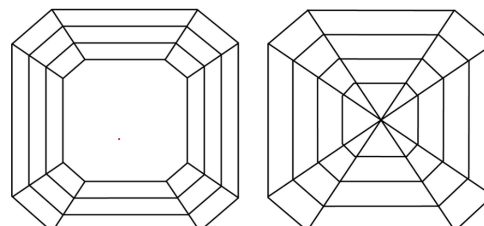

DIAMOND REPORT

January 30, 2026
IGI Report Number **764611926**
Description **NATURAL DIAMOND**
Shape and Cutting Style **SQUARE EMERALD CUT**
Measurements **5.29 X 5.26 X 3.87 MM**

GRADING RESULTS

Carat Weight **1.01 CARAT**
Color Grade **G**
Clarity Grade **VVS 2**
Cut Grade **VERY GOOD**

ADDITIONAL GRADING INFORMATION

Polish **EXCELLENT**
Symmetry **EXCELLENT**
Fluorescence **SLIGHT**
Inscription(s) **IGI 764611926**

PROPORTIONS

Sample Image Used

CLARITY CHARACTERISTICS

KEY TO SYMBOLS

Red symbols indicate internal characteristics.
Green symbols indicate external characteristics.