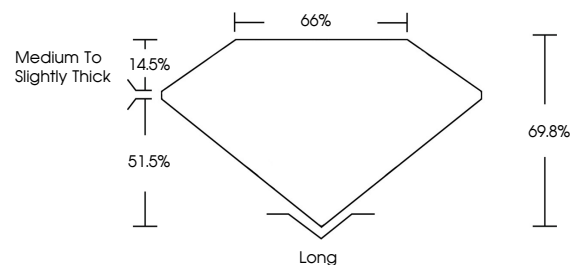

ELECTRONIC COPY

764611870
Report verification at igi.org

January 28, 2026

IGI Report Number **764611870**

Description **NATURAL DIAMOND**

Shape and Cutting Style **EMERALD CUT**

Measurements **6.58 X 4.64 X 3.24 MM**

Symmetry **EXCELLENT**

Fluorescence **VERY SLIGHT**

Inscription(s) **IGI 764611870**

IGI

January 28, 2026
IGI Report No 764611870
EMERALD CUT
6.58 X 4.64 X 3.24 MM
1.02 CARAT
J
Color Grade
EXCELLENT
VVS 2
Depth
69.8%
Table
66%
Medium To Slightly Thick
Long
EXCELLENT
Symmetry
EXCELLENT
Fluorescence
VERY SLIGHT
Inscription(s)
IGI 764611870

DIAMOND REPORT

January 28, 2026

IGI Report Number **764611870**

Description **NATURAL DIAMOND**

Shape and Cutting Style **EMERALD CUT**

Measurements **6.58 X 4.64 X 3.24 MM**

GRADING RESULTS

Carat Weight **1.02 CARAT**

PROPORTIONS

CLARITY CHARACTERISTICS

KEY TO SYMBOLS

Red symbols indicate internal characteristics.
Green symbols indicate external characteristics.

COLOR

D - F	G - J	K - M	N - R	S - Z	FANCY
Colorless	Near Colorless	Slightly Tinted	Very Light Color	Light Color	