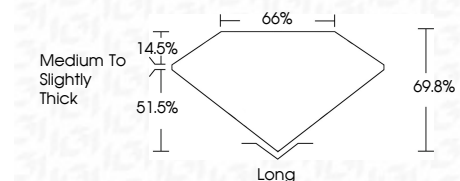

ELECTRONIC COPY

764611870
Report verification at igi.org

January 28, 2026

IGI Report Number **764611870**

Description **NATURAL DIAMOND**

Shape and Cutting Style **EMERALD CUT**

Measurements **6.58 X 4.64 X 3.24 MM**

GRADING RESULTS

Carat Weight **1.02 CARAT**

Color Grade **J**

Clarity Grade **VVS 2**

Cut Grade **EXCELLENT**

Sample Image Used

ADDITIONAL GRADING INFORMATION

Polish **EXCELLENT**

Symmetry **EXCELLENT**

Fluorescence **VERY SLIGHT**

Inscription(s) **IGI 764611870**

IGI

January 28, 2026
IGI Report No 764611870
EMERALD CUT
6.58 X 4.64 X 3.24 MM
1.02 CARAT
J
Color Grade
EXCELLENT
VVS 2
Depth
69.8%
Table
66%
Medium To Slightly Thick
Long
EXCELLENT
Symmetry
EXCELLENT
Fluorescence
VERY SLIGHT
Inscription(s)
IGI 764611870

DIAMOND REPORT

January 28, 2026

IGI Report Number **764611870**

Description **NATURAL DIAMOND**

Shape and Cutting Style **EMERALD CUT**

Measurements **6.58 X 4.64 X 3.24 MM**

GRADING RESULTS

Carat Weight **1.02 CARAT**