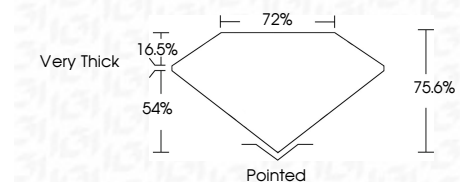

ELECTRONIC COPY

764611815
Report verification at igi.org

January 28, 2026
IGI Report Number **764611815**
Description **NATURAL DIAMOND**
Shape and Cutting Style **PRINCESS CUT**
Measurements **5.15 X 5.13 X 3.88 MM**

GRADING RESULTS

Carat Weight **1.01 CARAT**
Color Grade **K**
Clarity Grade **VVS 1**
Cut Grade **VERY GOOD**

ADDITIONAL GRADING INFORMATION

Polish **EXCELLENT**
Symmetry **EXCELLENT**
Fluorescence **VERY SLIGHT**
Inscription(s) **IGI 764611815**

IGI

January 28, 2026
IGI Report No 764611815
PRINCESS CUT
5.15 X 5.13 X 3.88 MM
1.01 CARAT
K
VVS 1
VERY GOOD
76.6%
72%
Very Thick
Pointed
EXCELLENT
EXCELLENT
VERY SLIGHT
IGI 764611815

DIAMOND REPORT

January 28, 2026
IGI Report Number **764611815**
Description **NATURAL DIAMOND**
Shape and Cutting Style **PRINCESS CUT**
Measurements **5.15 X 5.13 X 3.88 MM**