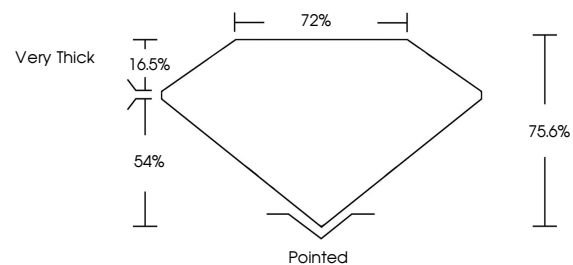

GRADING RESULTS

Carat Weight **1.01 CARAT**
Color Grade **K**
Clarity Grade **VVS 1**
Cut Grade **VERY GOOD**

ADDITIONAL GRADING INFORMATION

Polish **EXCELLENT**
Symmetry **EXCELLENT**
Fluorescence **VERY SLIGHT**
Inscription(s) **IGI 764611815**

IGI

January 28, 2026
IGI Report No 764611815
PRINCESS CUT
5.15 X 5.13 X 3.88 MM
1.01 CARAT
K
VVS 1
VERY GOOD
76.6%
72%
Very Thick
Pointed
EXCELLENT
EXCELLENT
VERY SLIGHT
IGI 764611815

DIAMOND REPORT

January 28, 2026
IGI Report Number **764611815**
Description **NATURAL DIAMOND**
Shape and Cutting Style **PRINCESS CUT**
Measurements **5.15 X 5.13 X 3.88 MM**

PROPORTIONS

Sample Image Used

CLARITY CHARACTERISTICS

KEY TO SYMBOLS

Red symbols indicate internal characteristics.
Green symbols indicate external characteristics.

COLOR

D - F	G - J	K - M	N - R	S - Z	FANCY
Colorless	Near Colorless	Slightly Tinted	Very Light Color	Light Color	