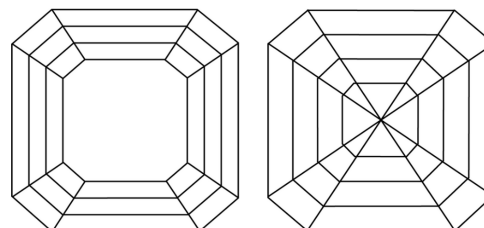

January 22, 2026
IGI Report Number **764611679**
Description **NATURAL DIAMOND**
Shape and Cutting Style **SQUARE EMERALD CUT**
Measurements **5.57 X 5.47 X 3.63 MM**

GRADING RESULTS

Carat Weight **1.05 CARAT**
Color Grade **K**
Clarity Grade **INTERNALLY FLAWLESS**
Cut Grade **VERY GOOD**

ADDITIONAL GRADING INFORMATION

Polish **EXCELLENT**
Symmetry **EXCELLENT**
Fluorescence **VERY SLIGHT**
Inscription(s) **IGI 764611679**

PROPORTIONS

Sample Image Used

CLARITY CHARACTERISTICS

KEY TO SYMBOLS

Red symbols indicate internal characteristics.
Green symbols indicate external characteristics.

COLOR

D - F	G - J	K - M	N - R	S - Z	FANCY
Colorless	Near Colorless	Slightly Tinted	Very Light Color	Light Color	