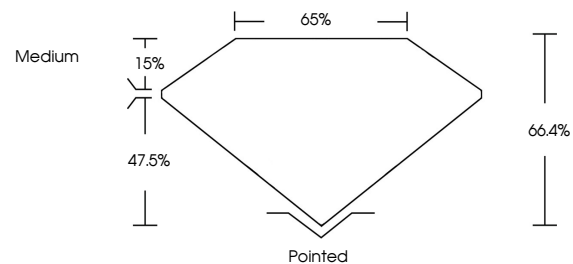

PROPORTIONS