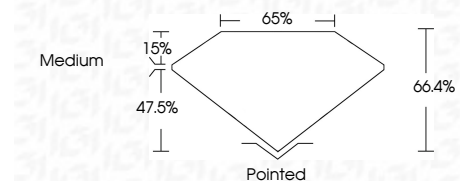

ELECTRONIC COPY

764611679
Report verification at igi.org

January 22, 2026
IGI Report Number **764611679**
Description **NATURAL DIAMOND**
Shape and Cutting Style **SQUARE EMERALD CUT**
Measurements **5.57 X 5.47 X 3.63 MM**

GRADING RESULTS

Carat Weight **1.05 CARAT**
Color Grade **K**
Clarity Grade **INTERNALLY FLAWLESS**
Cut Grade **VERY GOOD**

ADDITIONAL GRADING INFORMATION

Polish **EXCELLENT**
Symmetry **EXCELLENT**
Fluorescence **VERY SLIGHT**
Inscription(s) **IGI 764611679**

January 22, 2026
IGI Report No 764611679
SQUARE EMERALD CUT
5.57 X 5.47 X 3.63 MM
1.05 CARAT
K
1.05 CARAT
K
VERY GOOD
66.4%
65%
Medium
Pointed
EXCELLENT
EXCELLENT
VERY SLIGHT
IGI 764611679

DIAMOND REPORT

January 22, 2026
IGI Report Number **764611679**
Description **NATURAL DIAMOND**
Shape and Cutting Style **SQUARE EMERALD CUT**
Measurements **5.57 X 5.47 X 3.63 MM**

GRADING RESULTS

Carat Weight **1.05 CARAT**
Color Grade **K**
Clarity Grade **INTERNALLY FLAWLESS**
Cut Grade **VERY GOOD**