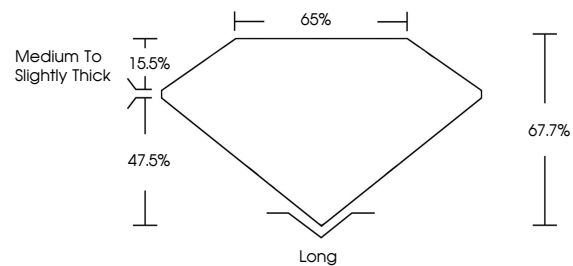

PROPORTIONS