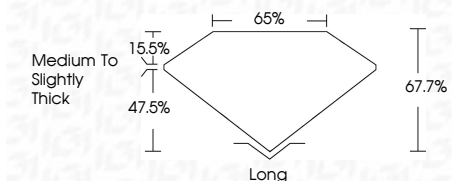

ELECTRONIC COPY

764611539
Report verification at igi.org

January 22, 2026
IGI Report Number **764611539**
Description **NATURAL DIAMOND**
Shape and Cutting Style **EMERALD CUT**
Measurements **7.05 X 4.95 X 3.35 MM**

GRADING RESULTS

Carat Weight **1.20 CARAT**
Color Grade **K**
Clarity Grade **VS 1**
Cut Grade **VERY GOOD**

ADDITIONAL GRADING INFORMATION

Polish **EXCELLENT**
Symmetry **EXCELLENT**
Fluorescence **VERY SLIGHT**
Inscription(s) **(IGI) 764611539**

IGI

January 22, 2026
IGI Report No 764611539
EMERALD CUT
7.05 X 4.95 X 3.35 MM
1.20 CARAT
K
Color Grade
VS 1
VERY GOOD
Depth 67.7%
Table 65%
Medium To Slightly Thick
Long
EXCELLENT
EXCELLENT
VERY SLIGHT
EXCELLENT
Inscription(s)
(IGI) 764611539

DIAMOND REPORT

January 22, 2026
IGI Report Number **764611539**
Description **NATURAL DIAMOND**
Shape and Cutting Style **EMERALD CUT**
Measurements **7.05 X 4.95 X 3.35 MM**

GRADING RESULTS

Carat Weight **1.20 CARAT**
Color Grade **K**
Clarity Grade **VS 1**
Cut Grade **VERY GOOD**