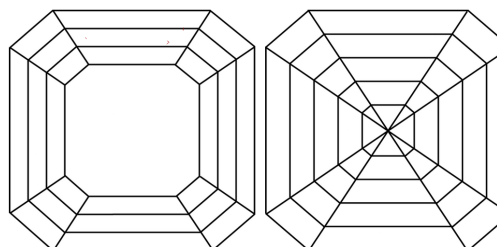

DIAMOND REPORT

January 22, 2026
IGI Report Number **764611484**
Description **NATURAL DIAMOND**
Shape and Cutting Style **SQUARE EMERALD CUT**
Measurements **5.26 X 5.13 X 3.77 MM**

GRADING RESULTS

Carat Weight **1.01 CARAT**
Color Grade **K**
Clarity Grade **VVS 1**
Cut Grade **VERY GOOD**

ADDITIONAL GRADING INFORMATION

Polish **EXCELLENT**
Symmetry **EXCELLENT**
Fluorescence **VERY SLIGHT**
Inscription(s) **IGI 764611484**

PROPORTIONS

Sample Image Used

CLARITY CHARACTERISTICS

KEY TO SYMBOLS

Red symbols indicate internal characteristics.
Green symbols indicate external characteristics.

COLOR

D - F	G - J	K - M	N - R	S - Z	FANCY
Colorless	Near Colorless	Slightly Tinted	Very Light Color	Light Color	