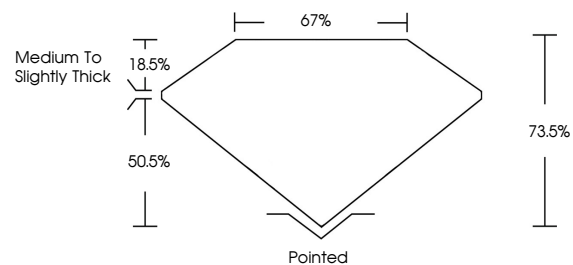

PROPORTIONS