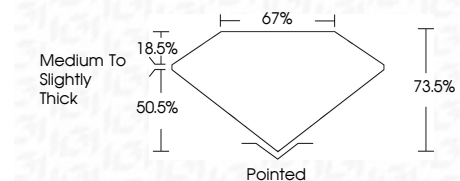

ELECTRONIC COPY

764611484
Report verification at igi.org

January 22, 2026
IGI Report Number **764611484**
Description **NATURAL DIAMOND**
Shape and Cutting Style **SQUARE EMERALD CUT**
Measurements **5.26 X 5.13 X 3.77 MM**

GRADING RESULTS

Carat Weight **1.01 CARAT**
Color Grade **K**
Clarity Grade **VVS 1**
Cut Grade **VERY GOOD**

ADDITIONAL GRADING INFORMATION

Polish **EXCELLENT**
Symmetry **EXCELLENT**
Fluorescence **VERY SLIGHT**
Inscription(s) **IGI 764611484**

IGI

January 22, 2026
IGI Report No 764611484
SQUARE EMERALD CUT
5.26 X 5.13 X 3.77 MM
1.01 CARAT
K
VVS 1
VERY GOOD
73.5%
67%
Medium To Slightly Thick
Pointed
EXCELLENT
EXCELLENT
VERY SLIGHT
IGI 764611484

DIAMOND REPORT

January 22, 2026
IGI Report Number **764611484**
Description **NATURAL DIAMOND**
Shape and Cutting Style **SQUARE EMERALD CUT**
Measurements **5.26 X 5.13 X 3.77 MM**

GRADING RESULTS

Carat Weight **1.01 CARAT**
Color Grade **K**
Clarity Grade **VVS 1**
Cut Grade **VERY GOOD**