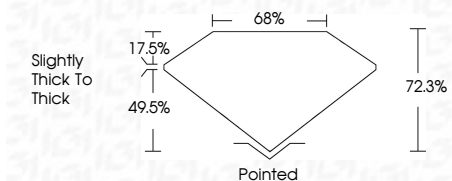

ELECTRONIC COPY

764611447
Report verification at igi.org

January 22, 2026
IGI Report Number **764611447**
Description **NATURAL DIAMOND**
Shape and Cutting Style **SQUARE EMERALD CUT**
Measurements **5.34 X 5.19 X 3.75 MM**

GRADING RESULTS

Carat Weight **1.00 CARAT**
Color Grade **G**
Clarity Grade **VS 2**
Cut Grade **VERY GOOD**

ADDITIONAL GRADING INFORMATION

Polish **EXCELLENT**
Symmetry **EXCELLENT**
Fluorescence **NONE**
Inscription(s) **IGI 764611447**

IGI

January 22, 2026
IGI Report No 764611447
SQUARE EMERALD CUT
5.34 X 5.19 X 3.75 MM
1.00 CARAT
G
VS 2
VERY GOOD
72.3%
49.5%
68%
Slightly thick to thick
Pointed
EXCELLENT
EXCELLENT
NONE
IGI 764611447

DIAMOND REPORT

January 22, 2026
IGI Report Number **764611447**
Description **NATURAL DIAMOND**
Shape and Cutting Style **SQUARE EMERALD CUT**
Measurements **5.34 X 5.19 X 3.75 MM**

GRADING RESULTS

Carat Weight **1.00 CARAT**
Color Grade **G**
Clarity Grade **VS 2**
Cut Grade **VERY GOOD**