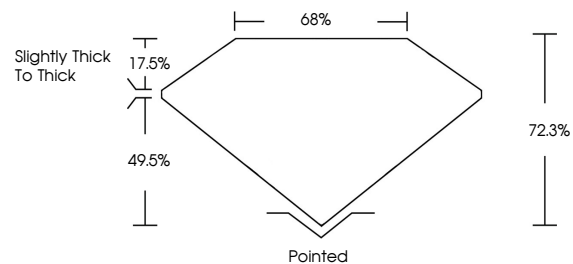

ELECTRONIC COPY

764611447
Report verification at igi.org

January 22, 2026
IGI Report Number **764611447**
Description **NATURAL DIAMOND**
Shape and Cutting Style **SQUARE EMERALD CUT**
Measurements **5.34 X 5.19 X 3.75 MM**

IGI

January 22, 2026
IGI Report No 764611447
SQUARE EMERALD CUT
5.34 X 5.19 X 3.75 MM
1.00 CARAT
G
VS 2
VERY GOOD
72.3%
49.5%
68%
Slightly thick to thick
Pointed
EXCELLENT
EXCELLENT
NONE
IGI 764611447

DIAMOND REPORT

January 22, 2026
IGI Report Number **764611447**
Description **NATURAL DIAMOND**
Shape and Cutting Style **SQUARE EMERALD CUT**
Measurements **5.34 X 5.19 X 3.75 MM**

GRADING RESULTS

Carat Weight **1.00 CARAT**
Color Grade **G**
Clarity Grade **VS 2**
Cut Grade **VERY GOOD**

ADDITIONAL GRADING INFORMATION

Polish **EXCELLENT**
Symmetry **EXCELLENT**
Fluorescence **NONE**
Inscription(s) **IGI 764611447**

PROPORTIONS

Sample Image Used

CLARITY CHARACTERISTICS

KEY TO SYMBOLS

Red symbols indicate internal characteristics.
Green symbols indicate external characteristics.