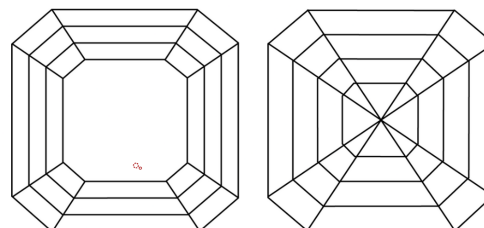

January 22, 2026
IGI Report Number **764611447**
Description **NATURAL DIAMOND**
Shape and Cutting Style **SQUARE EMERALD CUT**
Measurements **5.34 X 5.19 X 3.75 MM**

GRADING RESULTS

Carat Weight **1.00 CARAT**
Color Grade **G**
Clarity Grade **VS 2**
Cut Grade **VERY GOOD**

ADDITIONAL GRADING INFORMATION

Polish **EXCELLENT**
Symmetry **EXCELLENT**
Fluorescence **NONE**
Inscription(s) **IGI 764611447**

PROPORTIONS

Sample Image Used

CLARITY CHARACTERISTICS

KEY TO SYMBOLS

Red symbols indicate internal characteristics.
Green symbols indicate external characteristics.