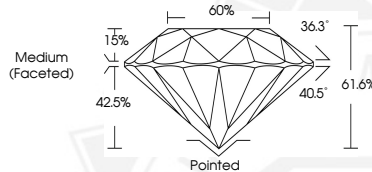

February 2, 2026
IGI Report Number 763644472
ROUND BRILLIANT
NATURAL DIAMOND
4.70 - 4.74 X 2.90 MM
0.40 CARAT
G
VS 1
EXCELLENT
EXCELLENT
EXCELLENT
VERY SLIGHT
Inscription(s) IGI 763644472