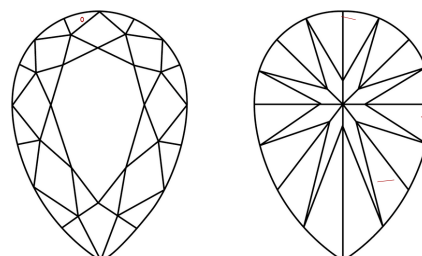

ELECTRONIC COPY

763629840
Report verification at igi.org

February 24, 2026
IGI Report Number **763629840**
Description **NATURAL DIAMOND**
Shape and Cutting Style **PEAR BRILLIANT**
Measurements **12.14 X 7.90 X 5.05 MM**

DIAMOND REPORT

February 24, 2026
IGI Report Number **763629840**
Description **NATURAL DIAMOND**
Shape and Cutting Style **PEAR BRILLIANT**
Measurements **12.14 X 7.90 X 5.05 MM**

GRADING RESULTS

Carat Weight **3.01 CARATS**
Color Grade **I**
Clarity Grade **SI 1**
Cut Grade **VERY GOOD**

ADDITIONAL GRADING INFORMATION

Polish **EXCELLENT**
Symmetry **EXCELLENT**
Fluorescence **NONE**
Inscription(s) **IGI 763629840**

PROPORTIONS

Sample Image Used

CLARITY CHARACTERISTICS

KEY TO SYMBOLS

Red symbols indicate internal characteristics.
Green symbols indicate external characteristics.

COLOR

D - F	G - J	K - M	N - R	S - Z	FANCY
Colorless	Near Colorless	Slightly Tinted	Very Light Color	Light Color	

CLARITY

FL	IF	VVS ¹⁻²	VS ¹⁻²	SI ¹⁻²	I ¹⁻³
Flawless	Internally Flawless	Very Very Slightly Included	Very Slightly Included	Slightly Included	Included