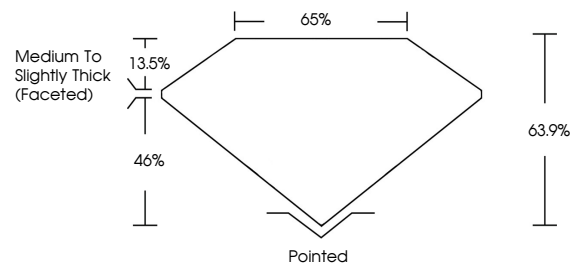

GRADING RESULTS

Carat Weight **3.01 CARATS**
Color Grade **I**
Clarity Grade **SI 1**
Cut Grade **VERY GOOD**

ADDITIONAL GRADING INFORMATION

Polish **EXCELLENT**
Symmetry **EXCELLENT**
Fluorescence **NONE**
Inscription(s) **IGI 763629840**

IGI

February 24, 2026
IGI Report No 763629840
PEAR BRILLIANT
12.14 X 7.90 X 5.05 MM
3.01 CARATS
I
VERY GOOD
SI 1
63.9%
65%
Medium To Slightly Thick (Faceted)
Pointed
EXCELLENT
EXCELLENT
NONE
IGI 763629840

DIAMOND REPORT

February 24, 2026
IGI Report Number **763629840**
Description **NATURAL DIAMOND**
Shape and Cutting Style **PEAR BRILLIANT**
Measurements **12.14 X 7.90 X 5.05 MM**

GRADING RESULTS

Carat Weight **3.01 CARATS**
Color Grade **I**
Clarity Grade **SI 1**
Cut Grade **VERY GOOD**

ADDITIONAL GRADING INFORMATION

Polish **EXCELLENT**
Symmetry **EXCELLENT**
Fluorescence **NONE**
Inscription(s) **IGI 763629840**

PROPORTIONS

Sample Image Used

CLARITY CHARACTERISTICS

KEY TO SYMBOLS

Red symbols indicate internal characteristics.
Green symbols indicate external characteristics.