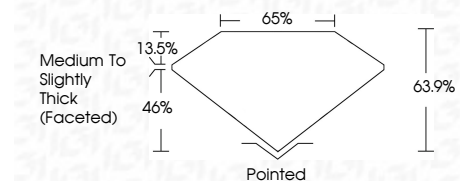

ELECTRONIC COPY

763629840
Report verification at igi.org

February 24, 2026
IGI Report Number **763629840**
Description **NATURAL DIAMOND**
Shape and Cutting Style **PEAR BRILLIANT**
Measurements **12.14 X 7.90 X 5.05 MM**

GRADING RESULTS

Carat Weight **3.01 CARATS**
Color Grade **I**
Clarity Grade **SI 1**
Cut Grade **VERY GOOD**

ADDITIONAL GRADING INFORMATION

Polish **EXCELLENT**
Symmetry **EXCELLENT**
Fluorescence **NONE**
Inscription(s) **IGI 763629840**

IGI

February 24, 2026
IGI Report No 763629840
PEAR BRILLIANT
12.14 X 7.90 X 5.05 MM
3.01 CARATS
I
VERY GOOD
SI 1
63.9%
65%
Medium To Slightly Thick (Faceted)
Pointed
EXCELLENT
EXCELLENT
NONE
IGI 763629840

DIAMOND REPORT

February 24, 2026
IGI Report Number **763629840**
Description **NATURAL DIAMOND**
Shape and Cutting Style **PEAR BRILLIANT**
Measurements **12.14 X 7.90 X 5.05 MM**

GRADING RESULTS

Carat Weight **3.01 CARATS**
Color Grade **I**
Clarity Grade **SI 1**
Cut Grade **VERY GOOD**