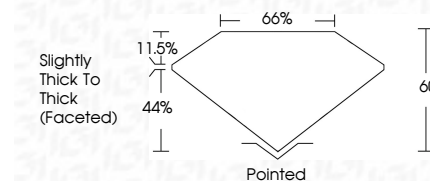

ELECTRONIC COPY

762578787
Report verification at igi.org

January 9, 2026
IGI Report Number **762578787**
Description **NATURAL DIAMOND**
Shape and Cutting Style **PEAR BRILLIANT**
Measurements **13.14 X 8.00 X 4.80 MM**

GRADING RESULTS

Carat Weight **3.01 CARATS**
Color Grade **J**
Clarity Grade **SI 2**
Cut Grade **VERY GOOD**

Sample Image Used

ADDITIONAL GRADING INFORMATION

Polish **EXCELLENT**
Symmetry **EXCELLENT**
Fluorescence **NONE**
Inscription(s) **(IGI) 762578787**

IGI

January 9, 2026
IGI Report No 762578787
PEAR BRILLIANT
13.14 X 8.00 X 4.80 MM
3.01 CARATS
J
SI 2
VERY GOOD
65%
66%
Slightly Thick To Thick (Faceted)
Pointed
EXCELLENT
EXCELLENT
NONE
(IGI) 762578787

DIAMOND REPORT

January 9, 2026
IGI Report Number **762578787**
Description **NATURAL DIAMOND**
Shape and Cutting Style **PEAR BRILLIANT**
Measurements **13.14 X 8.00 X 4.80 MM**

GRADING RESULTS

Carat Weight **3.01 CARATS**
Color Grade **J**
Clarity Grade **SI 2**
Cut Grade **VERY GOOD**