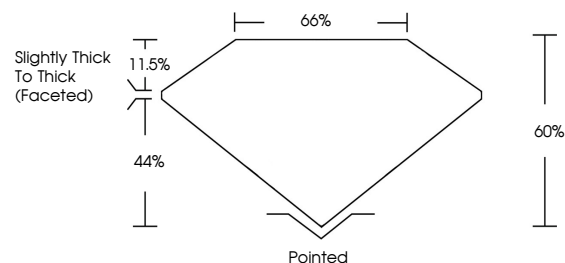

GRADING RESULTS

Carat Weight **3.01 CARATS**
Color Grade **J**
Clarity Grade **SI 2**
Cut Grade **VERY GOOD**

Sample Image Used

ADDITIONAL GRADING INFORMATION

Polish **EXCELLENT**
Symmetry **EXCELLENT**
Fluorescence **NONE**
Inscription(s) **(IGI) 762578787**

IGI

January 9, 2026
IGI Report No 762578787
PEAR BRILLIANT
13.14 X 8.00 X 4.80 MM
3.01 CARATS
J
SI 2
VERY GOOD
65%
66%
Slightly Thick To Thick (Faceted)
Pointed
EXCELLENT
EXCELLENT
NONE
(IGI) 762578787

DIAMOND REPORT

January 9, 2026
IGI Report Number **762578787**
Description **NATURAL DIAMOND**
Shape and Cutting Style **PEAR BRILLIANT**
Measurements **13.14 X 8.00 X 4.80 MM**

GRADING RESULTS

Carat Weight **3.01 CARATS**
Color Grade **J**
Clarity Grade **SI 2**
Cut Grade **VERY GOOD**

ADDITIONAL GRADING INFORMATION

Polish **EXCELLENT**
Symmetry **EXCELLENT**
Fluorescence **NONE**
Inscription(s) **(IGI) 762578787**

PROPORTIONS

CLARITY CHARACTERISTICS

KEY TO SYMBOLS

Red symbols indicate internal characteristics.
Green symbols indicate external characteristics.