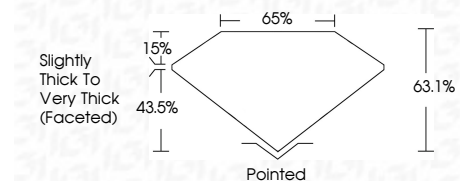

ELECTRONIC COPY

762535157
Report verification at igi.org

April 2, 2026
IGI Report Number **762535157**
Description **NATURAL DIAMOND**
Shape and Cutting Style **PEAR BRILLIANT**
Measurements **8.66 X 5.42 X 3.42 MM**

GRADING RESULTS

Carat Weight **1.00 CARAT**
Color Grade **I**
Clarity Grade **SI 1**
Cut Grade **VERY GOOD**

Sample Image Used

ADDITIONAL GRADING INFORMATION

Polish **EXCELLENT**
Symmetry **EXCELLENT**
Fluorescence **VERY SLIGHT**
Inscription(s) **IGI 762535157**

IGI

April 2, 2026
IGI Report No 762535157
PEAR BRILLIANT
8.66 X 5.42 X 3.42 MM
1.00 CARAT
I
Color Grade
VERY GOOD
SI 1
Depth 63.1%
Table 65%
Slightly Thick to Very Thick (Faceted)
Pointed
EXCELLENT
EXCELLENT
VERY SLIGHT
IGI 762535157