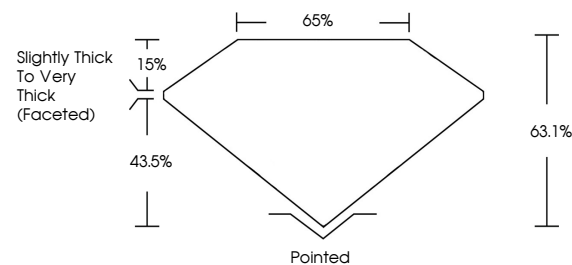

ELECTRONIC COPY

762535157
Report verification at igi.org

April 2, 2026
IGI Report Number **762535157**
Description **NATURAL DIAMOND**
Shape and Cutting Style **PEAR BRILLIANT**
Measurements **8.66 X 5.42 X 3.42 MM**

GRADING RESULTS

Carat Weight **1.00 CARAT**
Color Grade **I**
Clarity Grade **SI 1**
Cut Grade **VERY GOOD**

Sample Image Used

ADDITIONAL GRADING INFORMATION

Polish **EXCELLENT**
Symmetry **EXCELLENT**
Fluorescence **VERY SLIGHT**
Inscription(s) **IGI 762535157**

IGI

April 2, 2026
IGI Report No 762535157
PEAR BRILLIANT
8.66 X 5.42 X 3.42 MM
1.00 CARAT
I
Color Grade
VERY GOOD
SI 1
Depth 63.1%
Table 65%
Slightly Thick to Very Thick (Faceted)
Pointed
EXCELLENT
EXCELLENT
VERY SLIGHT
IGI 762535157

PROPORTIONS

CLARITY CHARACTERISTICS

KEY TO SYMBOLS

Red symbols indicate internal characteristics.
Green symbols indicate external characteristics.

COLOR

D - F	G - J	K - M	N - R	S - Z	FANCY
Colorless	Near Colorless	Slightly Tinted	Very Light Color	Light Color	