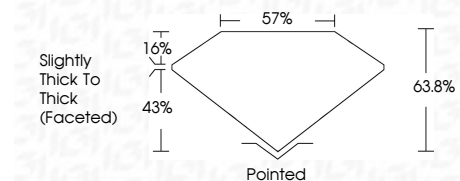

ELECTRONIC COPY

762534961
Report verification at igi.org

March 18, 2026
IGI Report Number **762534961**
Description **NATURAL DIAMOND**
Shape and Cutting Style **PEAR BRILLIANT**
Measurements **11.52 X 7.23 X 4.61 MM**

GRADING RESULTS

Carat Weight **2.30 CARATS**
Color Grade **J**
Clarity Grade **SI 2**
Cut Grade **VERY GOOD**

ADDITIONAL GRADING INFORMATION

Polish **EXCELLENT**
Symmetry **EXCELLENT**
Fluorescence **NONE**
Inscription(s) **(IGI) 762534961**

IGI

March 18, 2026
IGI Report No 762534961
PEAR BRILLIANT
2.30 CARATS
J
SI 2
VERY GOOD
63.8%
57%
Slightly Thick To Thick (Faceted)
Pointed
EXCELLENT
EXCELLENT
NONE
(IGI) 762534961

DIAMOND REPORT

March 18, 2026
IGI Report Number **762534961**
Description **NATURAL DIAMOND**
Shape and Cutting Style **PEAR BRILLIANT**
Measurements **11.52 X 7.23 X 4.61 MM**