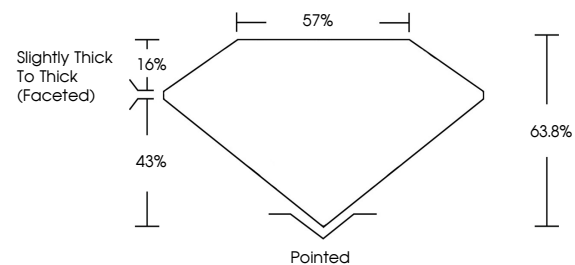

GRADING RESULTS

Carat Weight **2.30 CARATS**
Color Grade **J**
Clarity Grade **SI 2**
Cut Grade **VERY GOOD**

ADDITIONAL GRADING INFORMATION

Polish **EXCELLENT**
Symmetry **EXCELLENT**
Fluorescence **NONE**
Inscription(s) **(IGI) 762534961**

IGI

March 18, 2026
IGI Report No 762534961
PEAR BRILLIANT
2.30 CARATS
J
SI 2
VERY GOOD
63.8%
57%
Slightly Thick To Thick (Faceted)
Pointed
EXCELLENT
EXCELLENT
NONE
(IGI) 762534961

DIAMOND REPORT

March 18, 2026
IGI Report Number **762534961**
Description **NATURAL DIAMOND**
Shape and Cutting Style **PEAR BRILLIANT**
Measurements **11.52 X 7.23 X 4.61 MM**

PROPORTIONS

Sample Image Used

CLARITY CHARACTERISTICS

KEY TO SYMBOLS

Red symbols indicate internal characteristics.
Green symbols indicate external characteristics.

COLOR

D - F	G - J	K - M	N - R	S - Z	FANCY
Colorless	Near Colorless	Slightly Tinted	Very Light Color	Light Color	