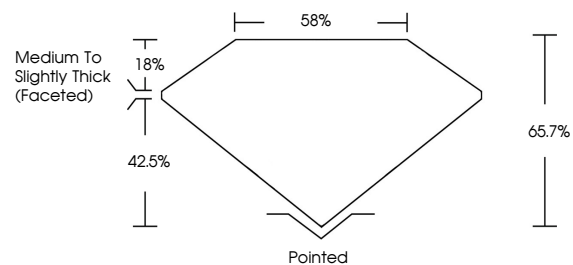

PROPORTIONS