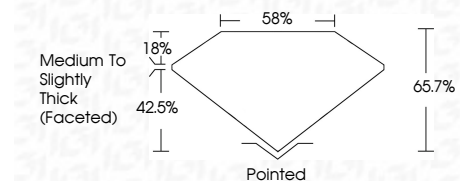

ELECTRONIC COPY

762534914
Report verification at igi.org

March 16, 2026
IGI Report Number **762534914**
Description **NATURAL DIAMOND**
Shape and Cutting Style **PEAR BRILLIANT**
Measurements **8.30 X 5.48 X 3.60 MM**

GRADING RESULTS
Carat Weight **1.00 CARAT**
Color Grade **G**
Clarity Grade **VS 1**
Cut Grade **VERY GOOD**

ADDITIONAL GRADING INFORMATION
Polish **EXCELLENT**
Symmetry **EXCELLENT**
Fluorescence **NONE**
Inscription(s) **IGI 762534914**

March 16, 2026
IGI Report No 762534914
PEAR BRILLIANT
8.30 X 5.48 X 3.60 MM
1.00 CARAT
G
Color Grade
VS 1
VERY GOOD
Depth 66.7%
Table 58%
Girdle
Medium To Slightly Thick (Faceted)
Pointed
EXCELLENT
EXCELLENT
NONE
IGI 762534914

DIAMOND REPORT

March 16, 2026
IGI Report Number **762534914**
Description **NATURAL DIAMOND**
Shape and Cutting Style **PEAR BRILLIANT**
Measurements **8.30 X 5.48 X 3.60 MM**

GRADING RESULTS
Carat Weight **1.00 CARAT**
Color Grade **G**
Clarity Grade **VS 1**
Cut Grade **VERY GOOD**