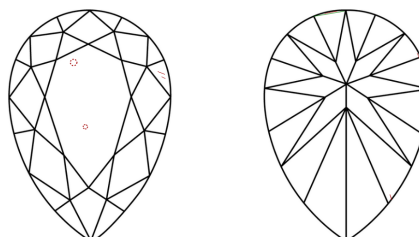

ELECTRONIC COPY

762534914
Report verification at igi.org

March 16, 2026
IGI Report Number **762534914**
Description **NATURAL DIAMOND**
Shape and Cutting Style **PEAR BRILLIANT**
Measurements **8.30 X 5.48 X 3.60 MM**

March 16, 2026
IGI Report No 762534914
PEAR BRILLIANT
8.30 X 5.48 X 3.60 MM
1.00 CARAT
G
Color Grade
VS 1
VERY GOOD
Depth 66.7%
Table 58%
Girdle
Medium To Slightly Thick (Faceted)
Pointed
EXCELLENT
EXCELLENT
NONE
IGI 762534914

DIAMOND REPORT

March 16, 2026
IGI Report Number **762534914**
Description **NATURAL DIAMOND**
Shape and Cutting Style **PEAR BRILLIANT**
Measurements **8.30 X 5.48 X 3.60 MM**

GRADING RESULTS
Carat Weight **1.00 CARAT**
Color Grade **G**
Clarity Grade **VS 1**
Cut Grade **VERY GOOD**

ADDITIONAL GRADING INFORMATION
Polish **EXCELLENT**
Symmetry **EXCELLENT**
Fluorescence **NONE**
Inscription(s) **IGI 762534914**

PROPORTIONS

Sample Image Used

CLARITY CHARACTERISTICS

KEY TO SYMBOLS

Red symbols indicate internal characteristics.
Green symbols indicate external characteristics.