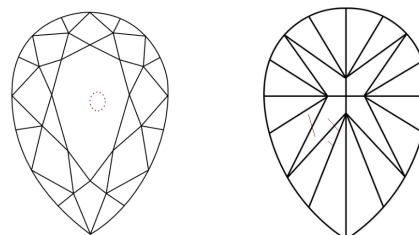

IGI

March 13, 2026
IGI Report No 762534874
PEAR BRILLIANT
8.62 X 5.76 X 3.78 MM
Carat Weight **1.20 CARAT**
Color Grade **K**
Clarity Grade **VS 2**
Cut Grade **VERY GOOD**
Depth **66.0%**
Table **68%**
Girdle **Slightly Thick To Thick (Faceted)**
Culet **Pointed**
Polish **EXCELLENT**
Symmetry **EXCELLENT**
Fluorescence **VERY SLIGHT**
Inscription(s) **IGI 762534874**

DIAMOND REPORT

March 13, 2026
IGI Report Number **762534874**
Description **NATURAL DIAMOND**
Shape and Cutting Style **PEAR BRILLIANT**
Measurements **8.62 X 5.76 X 3.78 MM**

GRADING RESULTS

Carat Weight **1.20 CARAT**
Color Grade **K**
Clarity Grade **VS 2**
Cut Grade **VERY GOOD**

ADDITIONAL GRADING INFORMATION

Polish **EXCELLENT**
Symmetry **EXCELLENT**
Fluorescence **VERY SLIGHT**
Inscription(s) **IGI 762534874**

PROPORTIONS

Sample Image Used

CLARITY CHARACTERISTICS

KEY TO SYMBOLS

Red symbols indicate internal characteristics.
Green symbols indicate external characteristics.

COLOR

| D - F | G - J | K - M | N - R | S - Z | FANCY |
|-----------|----------------|-----------------|------------------|-------------|-------|
| Colorless | Near Colorless | Slightly Tinted | Very Light Color | Light Color | |