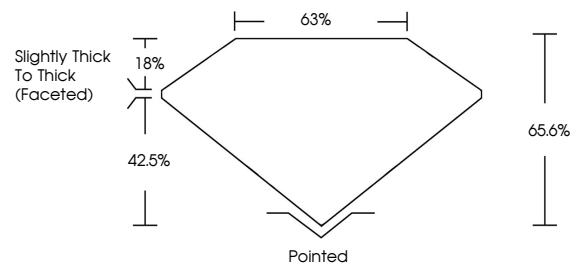

GRADING RESULTS

Carat Weight **1.20 CARAT**
Color Grade **K**
Clarity Grade **VS 2**
Cut Grade **VERY GOOD**

ADDITIONAL GRADING INFORMATION

Polish **EXCELLENT**
Symmetry **EXCELLENT**
Fluorescence **VERY SLIGHT**
Inscription(s) **IGI 762534874**

IGI

March 13, 2026
IGI Report No 762534874
PEAR BRILLIANT
8.62 X 5.76 X 3.78 MM
Carat Weight **1.20 CARAT**
Color Grade **K**
Clarity Grade **VS 2**
Cut Grade **VERY GOOD**
Depth **66.0%**
Table **68%**
Girdle **Slightly Thick To Thick (Faceted)**
Culet **Pointed**
Polish **EXCELLENT**
Symmetry **EXCELLENT**
Fluorescence **VERY SLIGHT**
Inscription(s) **IGI 762534874**

DIAMOND REPORT

March 13, 2026
IGI Report Number **762534874**
Description **NATURAL DIAMOND**
Shape and Cutting Style **PEAR BRILLIANT**
Measurements **8.62 X 5.76 X 3.78 MM**

GRADING RESULTS

Carat Weight **1.20 CARAT**
Color Grade **K**
Clarity Grade **VS 2**
Cut Grade **VERY GOOD**

ADDITIONAL GRADING INFORMATION

Polish **EXCELLENT**
Symmetry **EXCELLENT**
Fluorescence **VERY SLIGHT**
Inscription(s) **IGI 762534874**

PROPORTIONS

Sample Image Used

CLARITY CHARACTERISTICS

KEY TO SYMBOLS