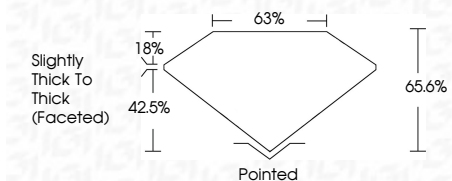

ELECTRONIC COPY

762534874
Report verification at igi.org

March 13, 2026
IGI Report Number **762534874**
Description **NATURAL DIAMOND**
Shape and Cutting Style **PEAR BRILLIANT**
Measurements **8.62 X 5.76 X 3.78 MM**

GRADING RESULTS

Carat Weight **1.20 CARAT**
Color Grade **K**
Clarity Grade **VS 2**
Cut Grade **VERY GOOD**

ADDITIONAL GRADING INFORMATION

Polish **EXCELLENT**
Symmetry **EXCELLENT**
Fluorescence **VERY SLIGHT**
Inscription(s) **IGI 762534874**

IGI

March 13, 2026
IGI Report No 762534874
PEAR BRILLIANT
8.62 X 5.76 X 3.78 MM
Carat Weight **1.20 CARAT**
Color Grade **K**
Clarity Grade **VS 2**
Cut Grade **VERY GOOD**
Depth **66.0%**
Table **68%**
Girdle **Slightly Thick To Thick (Faceted)**
Culet **Pointed**
Polish **EXCELLENT**
Symmetry **EXCELLENT**
Fluorescence **VERY SLIGHT**
Inscription(s) **IGI 762534874**

DIAMOND REPORT

March 13, 2026
IGI Report Number **762534874**
Description **NATURAL DIAMOND**
Shape and Cutting Style **PEAR BRILLIANT**
Measurements **8.62 X 5.76 X 3.78 MM**

GRADING RESULTS

Carat Weight **1.20 CARAT**
Color Grade **K**
Clarity Grade **VS 2**
Cut Grade **VERY GOOD**