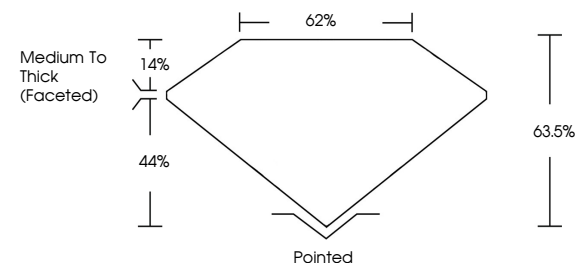

ELECTRONIC COPY

762534817
Report verification at igi.org

March 10, 2026
IGI Report Number **762534817**
Description **NATURAL DIAMOND**
Shape and Cutting Style **PEAR BRILLIANT**
Measurements **8.85 X 5.40 X 3.43 MM**

IGI

March 10, 2026
IGI Report No 762534817
PEAR BRILLIANT
8.85 X 5.40 X 3.43 MM
1.00 CARAT
K
SI 1
VERY GOOD
63.5%
62%
Medium To Thick (Faceted)
Pointed
EXCELLENT
EXCELLENT
NONE
(IGI) 762534817

DIAMOND REPORT

March 10, 2026
IGI Report Number **762534817**
Description **NATURAL DIAMOND**
Shape and Cutting Style **PEAR BRILLIANT**
Measurements **8.85 X 5.40 X 3.43 MM**

GRADING RESULTS

Carat Weight **1.00 CARAT**
Color Grade **K**
Clarity Grade **SI 1**
Cut Grade **VERY GOOD**

ADDITIONAL GRADING INFORMATION

Polish **EXCELLENT**
Symmetry **EXCELLENT**
Fluorescence **NONE**
Inscription(s) **(IGI) 762534817**

PROPORTIONS

Sample Image Used

CLARITY CHARACTERISTICS

KEY TO SYMBOLS

Red symbols indicate internal characteristics.
Green symbols indicate external characteristics.