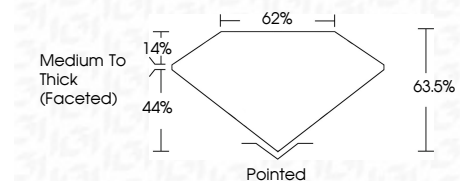

ELECTRONIC COPY

762534817
Report verification at igi.org

March 10, 2026
IGI Report Number **762534817**
Description **NATURAL DIAMOND**
Shape and Cutting Style **PEAR BRILLIANT**
Measurements **8.85 X 5.40 X 3.43 MM**

GRADING RESULTS

Carat Weight **1.00 CARAT**
Color Grade **K**
Clarity Grade **SI 1**
Cut Grade **VERY GOOD**

ADDITIONAL GRADING INFORMATION

Polish **EXCELLENT**
Symmetry **EXCELLENT**
Fluorescence **NONE**
Inscription(s) **(IGI) 762534817**

IGI

March 10, 2026
IGI Report No 762534817
PEAR BRILLIANT
8.85 X 5.40 X 3.43 MM
1.00 CARAT
K
SI 1
VERY GOOD
63.5%
62%
Medium To Thick (Faceted)
Pointed
EXCELLENT
EXCELLENT
NONE
(IGI) 762534817

DIAMOND REPORT

March 10, 2026
IGI Report Number **762534817**
Description **NATURAL DIAMOND**
Shape and Cutting Style **PEAR BRILLIANT**
Measurements **8.85 X 5.40 X 3.43 MM**

GRADING RESULTS

Carat Weight **1.00 CARAT**
Color Grade **K**
Clarity Grade **SI 1**
Cut Grade **VERY GOOD**