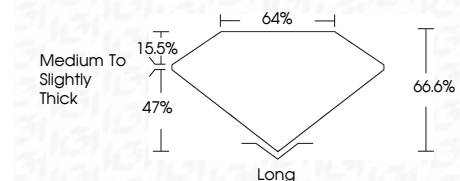

ELECTRONIC COPY

762534799
Report verification at igi.org

March 10, 2026
IGI Report Number **762534799**
Description **NATURAL DIAMOND**
Shape and Cutting Style **EMERALD CUT**
Measurements **6.99 X 4.70 X 3.13 MM**

GRADING RESULTS

Carat Weight **1.07 CARAT**
Color Grade **I**
Clarity Grade **SI 2**
Cut Grade **EXCELLENT**

ADDITIONAL GRADING INFORMATION

Polish **EXCELLENT**
Symmetry **EXCELLENT**
Fluorescence **VERY SLIGHT**
Inscription(s) **(IGI) 762534799**

IGI

March 10, 2026
IGI Report No 762534799
EMERALD CUT
6.99 X 4.70 X 3.13 MM
1.07 CARAT
I
SI 2
EXCELLENT
66.6%
47%
64%
Medium To Slightly Thick
Long
EXCELLENT
EXCELLENT
VERY SLIGHT
(IGI) 762534799

DIAMOND REPORT

March 10, 2026
IGI Report Number **762534799**
Description **NATURAL DIAMOND**
Shape and Cutting Style **EMERALD CUT**
Measurements **6.99 X 4.70 X 3.13 MM**

GRADING RESULTS

Carat Weight **1.07 CARAT**
Color Grade **I**
Clarity Grade **SI 2**
Cut Grade **EXCELLENT**