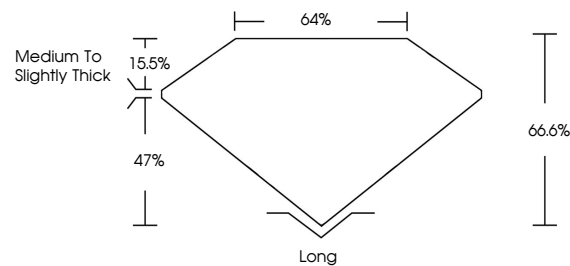

ELECTRONIC COPY

762534799
Report verification at igi.org

March 10, 2026
IGI Report Number **762534799**
Description **NATURAL DIAMOND**
Shape and Cutting Style **EMERALD CUT**
Measurements **6.99 X 4.70 X 3.13 MM**

IGI

March 10, 2026
IGI Report No 762534799
EMERALD CUT
6.99 X 4.70 X 3.13 MM
1.07 CARAT
I
SI 2
EXCELLENT
66.6%
47%
64%
Medium To Slightly Thick
Long
EXCELLENT
EXCELLENT
VERY SLIGHT
(IGI) 762534799

DIAMOND REPORT

March 10, 2026
IGI Report Number **762534799**
Description **NATURAL DIAMOND**
Shape and Cutting Style **EMERALD CUT**
Measurements **6.99 X 4.70 X 3.13 MM**

GRADING RESULTS

Carat Weight **1.07 CARAT**
Color Grade **I**
Clarity Grade **SI 2**
Cut Grade **EXCELLENT**

ADDITIONAL GRADING INFORMATION

Polish **EXCELLENT**
Symmetry **EXCELLENT**
Fluorescence **VERY SLIGHT**
Inscription(s) **(IGI) 762534799**

PROPORTIONS

Sample Image Used

CLARITY CHARACTERISTICS

KEY TO SYMBOLS