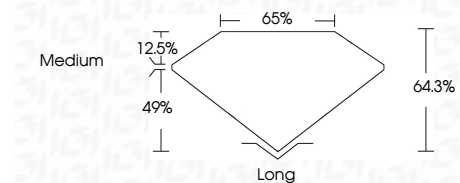

ELECTRONIC COPY

762534727
Report verification at igi.org

March 2, 2026
IGI Report Number **762534727**
Description **NATURAL DIAMOND**
Shape and Cutting Style **EMERALD CUT**
Measurements **8.61 X 5.75 X 3.70 MM**

GRADING RESULTS
Carat Weight **1.80 CARAT**
Color Grade **I**
Clarity Grade **VS 2**
Cut Grade **EXCELLENT**

ADDITIONAL GRADING INFORMATION
Polish **EXCELLENT**
Symmetry **EXCELLENT**
Fluorescence **NONE**
Inscription(s) **(IGI) 762534727**

March 2, 2026
IGI Report No 762534727
EMERALD CUT
8.61 X 5.75 X 3.70 MM
1.80 CARAT
Color Grade **I**
Clarity Grade **VS 2**
Depth **EXCELLENT**
Table **64.3%**
Girdle **Medium**
Culet **None**
Polish **EXCELLENT**
Symmetry **EXCELLENT**
Fluorescence **NONE**
Inscription(s) **(IGI) 762534727**

DIAMOND REPORT

March 2, 2026
IGI Report Number **762534727**
Description **NATURAL DIAMOND**
Shape and Cutting Style **EMERALD CUT**
Measurements **8.61 X 5.75 X 3.70 MM**

GRADING RESULTS
Carat Weight **1.80 CARAT**
Color Grade **I**
Clarity Grade **VS 2**
Cut Grade **EXCELLENT**