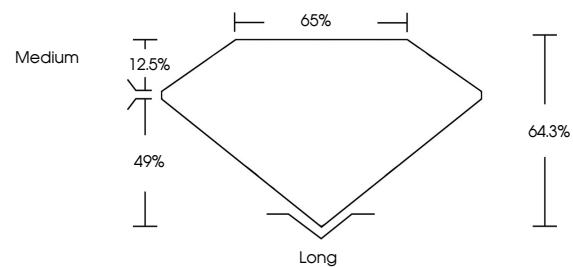

PROPORTIONS