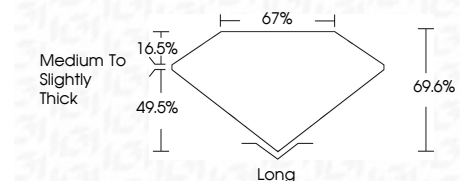

ELECTRONIC COPY

762534690
Report verification at igi.org

February 25, 2026
IGI Report Number **762534690**
Description **NATURAL DIAMOND**
Shape and Cutting Style **EMERALD CUT**
Measurements **6.56 X 4.73 X 3.29 MM**

GRADING RESULTS

Carat Weight **1.03 CARAT**
Color Grade **I**
Clarity Grade **SI 1**
Cut Grade **VERY GOOD**

ADDITIONAL GRADING INFORMATION

Polish **EXCELLENT**
Symmetry **EXCELLENT**
Fluorescence **VERY SLIGHT**
Inscription(s) **(IGI) 762534690**

IGI

February 25, 2026
IGI Report No 762534690
EMERALD CUT
6.56 X 4.73 X 3.29 MM
1.03 CARAT
I
SI 1
VERY GOOD
69.6%
67%
Medium To Slightly Thick
Long
EXCELLENT
EXCELLENT
VERY SLIGHT
VERY SLIGHT
(IGI) 762534690

DIAMOND REPORT

February 25, 2026
IGI Report Number **762534690**
Description **NATURAL DIAMOND**
Shape and Cutting Style **EMERALD CUT**
Measurements **6.56 X 4.73 X 3.29 MM**

GRADING RESULTS

Carat Weight **1.03 CARAT**
Color Grade **I**
Clarity Grade **SI 1**
Cut Grade **VERY GOOD**