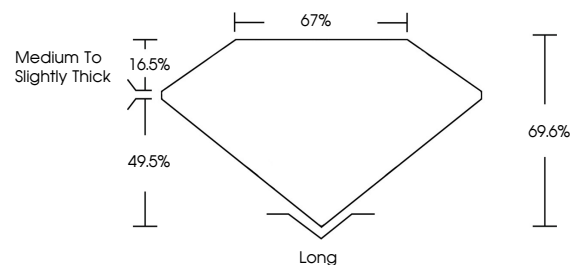

ELECTRONIC COPY

762534690
Report verification at igi.org

February 25, 2026
IGI Report Number **762534690**
Description **NATURAL DIAMOND**
Shape and Cutting Style **EMERALD CUT**
Measurements **6.56 X 4.73 X 3.29 MM**

IGI

February 25, 2026
IGI Report No 762534690
EMERALD CUT
6.56 X 4.73 X 3.29 MM
1.03 CARAT
I
SI 1
VERY GOOD
69.6%
67%
Medium To Slightly Thick
Long
EXCELLENT
EXCELLENT
VERY SLIGHT
VERY SLIGHT
(IGI) 762534690

DIAMOND REPORT

February 25, 2026
IGI Report Number **762534690**
Description **NATURAL DIAMOND**
Shape and Cutting Style **EMERALD CUT**
Measurements **6.56 X 4.73 X 3.29 MM**

GRADING RESULTS

Carat Weight **1.03 CARAT**
Color Grade **I**
Clarity Grade **SI 1**
Cut Grade **VERY GOOD**

ADDITIONAL GRADING INFORMATION

Polish **EXCELLENT**
Symmetry **EXCELLENT**
Fluorescence **VERY SLIGHT**
Inscription(s) **(IGI) 762534690**

PROPORTIONS

Sample Image Used

CLARITY CHARACTERISTICS

KEY TO SYMBOLS