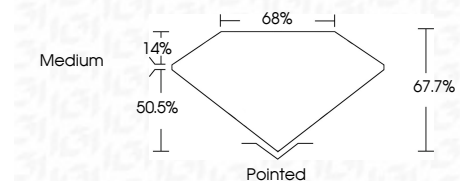

ELECTRONIC COPY

762534604
Report verification at igi.org

February 2, 2026
IGI Report Number **762534604**
Description **NATURAL DIAMOND**
Shape and Cutting Style **SQUARE EMERALD CUT**
Measurements **11.99 X 11.75 X 7.95 MM**

GRADING RESULTS

Carat Weight **10.06 CARATS**
Color Grade **M**
Clarity Grade **VVS 2**
Cut Grade **VERY GOOD**

ADDITIONAL GRADING INFORMATION

Polish **EXCELLENT**
Symmetry **EXCELLENT**
Fluorescence **VERY SLIGHT**
Inscription(s) **IGI 762534604**

IGI

February 2, 2026
IGI Report No. 762534604
SQUARE EMERALD CUT
10.06 CARATS
M
VVS 2
VERY GOOD
67.7%
68%
Medium
Pointed
EXCELLENT
EXCELLENT
VERY SLIGHT
IGI 762534604

DIAMOND REPORT

February 2, 2026
IGI Report Number **762534604**
Description **NATURAL DIAMOND**
Shape and Cutting Style **SQUARE EMERALD CUT**
Measurements **11.99 X 11.75 X 7.95 MM**