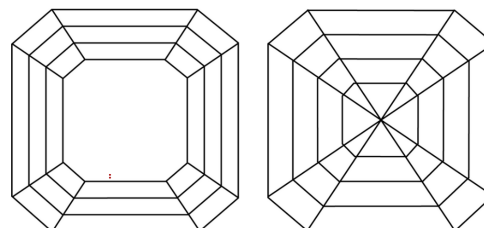

ELECTRONIC COPY

762534604
Report verification at igi.org

February 2, 2026
IGI Report Number **762534604**
Description **NATURAL DIAMOND**
Shape and Cutting Style **SQUARE EMERALD CUT**
Measurements **11.99 X 11.75 X 7.95 MM**

IGI

February 2, 2026
IGI Report No. 762534604
SQUARE EMERALD CUT
10.06 CARATS
M
VVS 2
VERY GOOD
67.7%
68%
Medium
Pointed
EXCELLENT
EXCELLENT
VERY SLIGHT
IGI 762534604

DIAMOND REPORT

February 2, 2026
IGI Report Number **762534604**
Description **NATURAL DIAMOND**
Shape and Cutting Style **SQUARE EMERALD CUT**
Measurements **11.99 X 11.75 X 7.95 MM**

GRADING RESULTS

Carat Weight **10.06 CARATS**
Color Grade **M**
Clarity Grade **VVS 2**
Cut Grade **VERY GOOD**

ADDITIONAL GRADING INFORMATION

Polish **EXCELLENT**
Symmetry **EXCELLENT**
Fluorescence **VERY SLIGHT**
Inscription(s) **IGI 762534604**

PROPORTIONS

CLARITY CHARACTERISTICS

KEY TO SYMBOLS

Red symbols indicate internal characteristics.
Green symbols indicate external characteristics.

COLOR

D - F	G - J	K - M	N - R	S - Z	FANCY
Colorless	Near Colorless	Slightly Tinted	Very Light Color	Light Color	