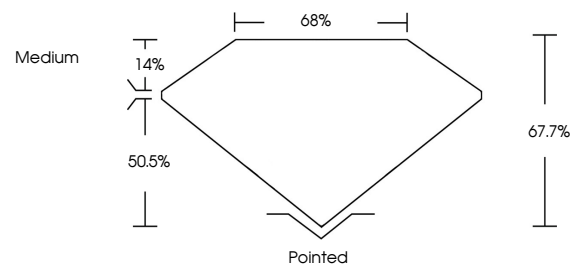

PROPORTIONS