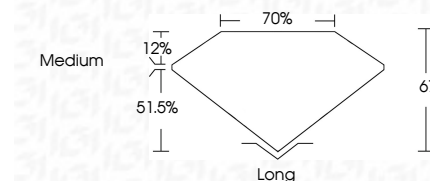

ELECTRONIC COPY

762534523
Report verification at igi.org

January 22, 2026
IGI Report Number **762534523**
Description **NATURAL DIAMOND**
Shape and Cutting Style **EMERALD CUT**
Measurements **10.09 X 7.27 X 4.87 MM**

GRADING RESULTS

Carat Weight **3.51 CARATS**
Color Grade **I**
Clarity Grade **VVS 1**
Cut Grade **VERY GOOD**

ADDITIONAL GRADING INFORMATION

Polish **EXCELLENT**
Symmetry **EXCELLENT**
Fluorescence **NONE**
Inscription(s) **(IGI) 762534523**

January 22, 2026
IGI Report No 762534523
EMERALD CUT
10.09 X 7.27 X 4.87 MM
3.51 CARATS
I
Color Grade
VVS 1
Depth 67%
Table 70%
Medium
Long
EXCELLENT
EXCELLENT
NONE
NONE
(IGI) 762534523

DIAMOND REPORT

January 22, 2026
IGI Report Number **762534523**
Description **NATURAL DIAMOND**
Shape and Cutting Style **EMERALD CUT**
Measurements **10.09 X 7.27 X 4.87 MM**