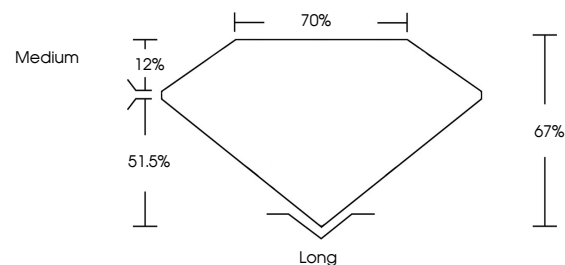

GRADING RESULTS

Carat Weight **3.51 CARATS**
Color Grade **I**
Clarity Grade **VVS 1**
Cut Grade **VERY GOOD**

ADDITIONAL GRADING INFORMATION

Polish **EXCELLENT**
Symmetry **EXCELLENT**
Fluorescence **NONE**
Inscription(s) **(IGI) 762534523**

January 22, 2026
IGI Report No 762534523
EMERALD CUT
10.09 X 7.27 X 4.87 MM
3.51 CARATS
I
Color Grade
VVS 1
Depth 67%
Table 70%
Medium
Long
EXCELLENT
EXCELLENT
NONE
NONE
(IGI) 762534523

DIAMOND REPORT

January 22, 2026
IGI Report Number **762534523**
Description **NATURAL DIAMOND**
Shape and Cutting Style **EMERALD CUT**
Measurements **10.09 X 7.27 X 4.87 MM**

PROPORTIONS

Sample Image Used

CLARITY CHARACTERISTICS

KEY TO SYMBOLS

Red symbols indicate internal characteristics.
Green symbols indicate external characteristics.

COLOR

D - F	G - J	K - M	N - R	S - Z	FANCY
Colorless	Near Colorless	Slightly Tinted	Very Light Color	Light Color	