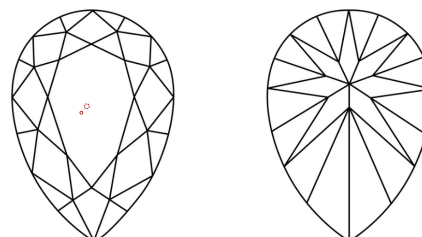

IGI

DIAMOND REPORT

January 15, 2026
IGI Report Number **762534419**
Description **NATURAL DIAMOND**
Shape and Cutting Style **PEAR BRILLIANT**
Measurements **8.37 X 5.42 X 3.56 MM**

GRADING RESULTS

Carat Weight **1.00 CARAT**
Color Grade **I**
Clarity Grade **VS 1**
Cut Grade **VERY GOOD**

ADDITIONAL GRADING INFORMATION

Polish **EXCELLENT**
Symmetry **EXCELLENT**
Fluorescence **VERY SLIGHT**
Inscription(s) **(IGI) 762534419**

PROPORTIONS

Sample Image Used

CLARITY CHARACTERISTICS

KEY TO SYMBOLS

Red symbols indicate internal characteristics.
Green symbols indicate external characteristics.

COLOR

D - F	G - J	K - M	N - R	S - Z	FANCY
Colorless	Near Colorless	Slightly Tinted	Very Light Color	Light Color	

CLARITY

FL	IF	VVS ¹⁻²	VS ¹⁻²	SI ¹⁻²	I ¹⁻³
Flawless	Internally Flawless	Very Very Slightly Included	Very Slightly Included	Slightly Included	Included

January 15, 2026
IGI Report No 762534419
PEAR BRILLIANT
8.37 X 5.42 X 3.56 MM
1.00 CARAT
I
VERY GOOD
VS 1
66.7%
59%
Slightly Thick To Thick (Faceted)
Pointed
EXCELLENT
EXCELLENT
VERY SLIGHT
VERY SLIGHT
(IGI) 762534419