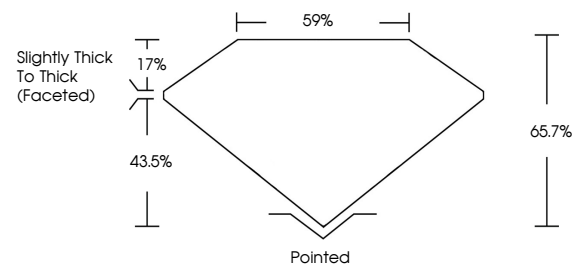

PROPORTIONS