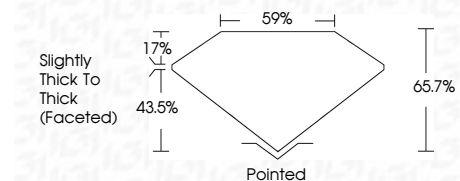

ELECTRONIC COPY

762534419
Report verification at igi.org

January 15, 2026
IGI Report Number **762534419**
Description **NATURAL DIAMOND**
Shape and Cutting Style **PEAR BRILLIANT**
Measurements **8.37 X 5.42 X 3.56 MM**

GRADING RESULTS

Carat Weight **1.00 CARAT**
Color Grade **I**
Clarity Grade **VS 1**
Cut Grade **VERY GOOD**

ADDITIONAL GRADING INFORMATION

Polish **EXCELLENT**
Symmetry **EXCELLENT**
Fluorescence **VERY SLIGHT**
Inscription(s) **(IGI) 762534419**

IGI

DIAMOND REPORT

January 15, 2026
IGI Report Number **762534419**
Description **NATURAL DIAMOND**
Shape and Cutting Style **PEAR BRILLIANT**
Measurements **8.37 X 5.42 X 3.56 MM**

GRADING RESULTS

Carat Weight **1.00 CARAT**
Color Grade **I**
Clarity Grade **VS 1**
Cut Grade **VERY GOOD**

CLARITY

FL	IF	VVS ¹⁻²	VS ¹⁻²	SI ¹⁻²	I ¹⁻³
Flawless	Internally Flawless	Very Very Slightly Included	Very Slightly Included	Slightly Included	Included

January 15, 2026
IGI Report No 762534419
PEAR BRILLIANT
8.37 X 5.42 X 3.56 MM
1.00 CARAT
I
VERY GOOD
VS 1
66.7%
59%
Slightly Thick To Thick (Faceted)
Pointed
EXCELLENT
EXCELLENT
VERY SLIGHT
VERY SLIGHT
(IGI) 762534419