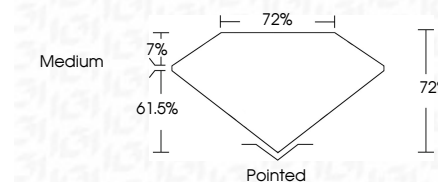

ELECTRONIC COPY

762526034
Report verification at igi.org

January 8, 2026
IGI Report Number **762526034**
Description **NATURAL DIAMOND**
Shape and Cutting Style **PRINCESS CUT**
Measurements **5.63 X 5.57 X 4.01 MM**

GRADING RESULTS

Carat Weight **1.00 CARAT**
Color Grade **H**
Clarity Grade **VS 1**
Cut Grade **VERY GOOD**

ADDITIONAL GRADING INFORMATION

Polish **EXCELLENT**
Symmetry **EXCELLENT**
Fluorescence **NONE**
Inscription(s) **(IGI) 762526034**

IGI

January 8, 2026
IGI Report No. 762526034
PRINCESS CUT
5.63 X 5.57 X 4.01 MM
1.00 CARAT
H
Color Grade
VS 1
Clarity Grade
VERY GOOD
Depth 72%
Table 72%
Girdle Medium
Pointed
EXCELLENT
EXCELLENT
NONE
(IGI) 762526034

DIAMOND REPORT

January 8, 2026
IGI Report Number **762526034**
Description **NATURAL DIAMOND**
Shape and Cutting Style **PRINCESS CUT**
Measurements **5.63 X 5.57 X 4.01 MM**

GRADING RESULTS

Carat Weight **1.00 CARAT**
Color Grade **H**
Clarity Grade **VS 1**
Cut Grade **VERY GOOD**