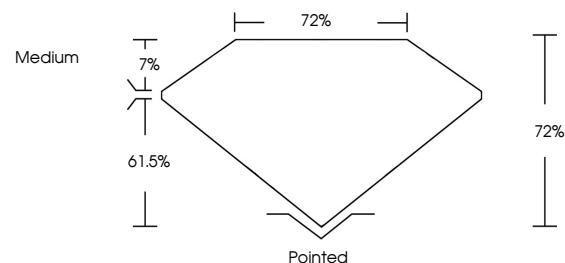

ELECTRONIC COPY

762526034
Report verification at igi.org

January 8, 2026
IGI Report Number **762526034**
Description **NATURAL DIAMOND**
Shape and Cutting Style **PRINCESS CUT**
Measurements **5.63 X 5.57 X 4.01 MM**

IGI

January 8, 2026
IGI Report No. 762526034
PRINCESS CUT
5.63 X 5.57 X 4.01 MM
1.00 CARAT
H
Color Grade
VS 1
Clarity Grade
VERY GOOD
Depth 72%
Table 72%
Girdle Medium
Pointed
EXCELLENT
EXCELLENT
NONE
(IGI) 762526034

DIAMOND REPORT

January 8, 2026
IGI Report Number **762526034**
Description **NATURAL DIAMOND**
Shape and Cutting Style **PRINCESS CUT**
Measurements **5.63 X 5.57 X 4.01 MM**

GRADING RESULTS

Carat Weight **1.00 CARAT**
Color Grade **H**
Clarity Grade **VS 1**
Cut Grade **VERY GOOD**

ADDITIONAL GRADING INFORMATION

Polish **EXCELLENT**
Symmetry **EXCELLENT**
Fluorescence **NONE**
Inscription(s) **(IGI) 762526034**

PROPORTIONS

Sample Image Used

CLARITY CHARACTERISTICS

KEY TO SYMBOLS

Red symbols indicate internal characteristics.
Green symbols indicate external characteristics.