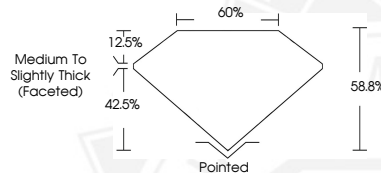

March 4, 2026
IGI Report Number 762511246
PEAR BRILLIANT
NATURAL DIAMOND
8.83 X 5.51 X 3.24 MM
0.90 CARAT
H
VS 1
VERY GOOD
EXCELLENT
EXCELLENT
NONE
Inscription(s) (IGI) 762511246