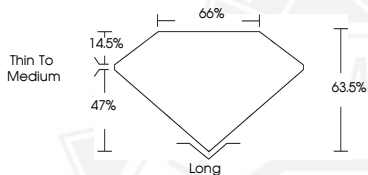

February 11, 2026
IGI Report Number **762511124**
EMERALD CUT
NATURAL DIAMOND
6.30 X 4.25 X 2.70 MM
Carat Weight **0.70 CARAT**
Color Grade **G**
Clarity Grade **VVS 1**
Cut Grade **EXCELLENT**
Polish **EXCELLENT**
Symmetry **EXCELLENT**
Fluorescence **NONE**
Inscription(s) **IGI 762511124**

February 11, 2026
IGI Report Number **762511124**
EMERALD CUT
NATURAL DIAMOND
6.30 X 4.25 X 2.70 MM
Carat Weight **0.70 CARAT**
Color Grade **G**
Clarity Grade **VVS 1**
Cut Grade **EXCELLENT**
Polish **EXCELLENT**
Symmetry **EXCELLENT**
Fluorescence **NONE**
Inscription(s) **IGI 762511124**