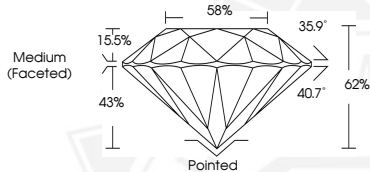

June 5, 2026
IGI Report Number 760563442
ROUND BRILLIANT
NATURAL DIAMOND
4.30 - 4.32 X 2.68 MM
0.31 CARAT
I
VVS 1
EXCELLENT
EXCELLENT
EXCELLENT
VERY SLIGHT
IGI 760563442
Comments: IDEAL CUT ROUND BRILLIANT

June 5, 2026
IGI Report Number 760563442
ROUND BRILLIANT
NATURAL DIAMOND
4.30 - 4.32 X 2.68 MM
0.31 CARAT
I
VVS 1
EXCELLENT
EXCELLENT
EXCELLENT
VERY SLIGHT
IGI 760563442
Comments: IDEAL CUT ROUND BRILLIANT