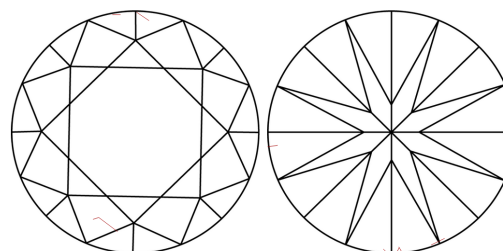

**DIAMOND REPORT**

January 7, 2026  
IGI Report Number **760540342**  
Description **NATURAL DIAMOND**  
Shape and Cutting Style **ROUND BRILLIANT**  
Measurements **7.27 - 7.30 X 4.61 MM**

**GRADING RESULTS**

Carat Weight **1.50 CARAT**  
Color Grade **K**  
Clarity Grade **VS 1**  
Cut Grade **EXCELLENT**

**ADDITIONAL GRADING INFORMATION**

Polish **EXCELLENT**  
Symmetry **EXCELLENT**  
Fluorescence **NONE**  
Inscription(s) **IGI 760540342**

**PROPORTIONS**

Sample Image Used

**CLARITY CHARACTERISTICS**

**KEY TO SYMBOLS**

Red symbols indicate internal characteristics.  
Green symbols indicate external characteristics.

**COLOR**

| D - F     | G - J          | K - M           | N - R            | S - Z       | FANCY |
|-----------|----------------|-----------------|------------------|-------------|-------|
| Colorless | Near Colorless | Slightly Tinted | Very Light Color | Light Color |       |