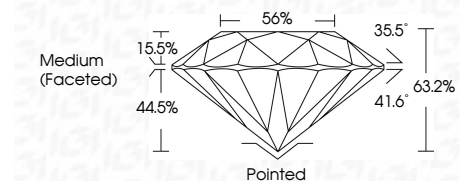

**ELECTRONIC COPY**

760540342  
Report verification at igi.org

January 7, 2026  
IGI Report Number **760540342**  
Description **NATURAL DIAMOND**  
Shape and Cutting Style **ROUND BRILLIANT**  
Measurements **7.27 - 7.30 X 4.61 MM**

**GRADING RESULTS**

Carat Weight **1.50 CARAT**  
Color Grade **K**  
Clarity Grade **VS 1**  
Cut Grade **EXCELLENT**

**ADDITIONAL GRADING INFORMATION**

Polish **EXCELLENT**  
Symmetry **EXCELLENT**  
Fluorescence **NONE**  
Inscription(s) **IGI 760540342**

**DIAMOND REPORT**

January 7, 2026  
IGI Report Number **760540342**  
Description **NATURAL DIAMOND**  
Shape and Cutting Style **ROUND BRILLIANT**  
Measurements **7.27 - 7.30 X 4.61 MM**

**GRADING RESULTS**

Carat Weight **1.50 CARAT**  
Color Grade **K**  
Clarity Grade **VS 1**  
Cut Grade **EXCELLENT**

**ADDITIONAL GRADING INFORMATION**

Polish **EXCELLENT**  
Symmetry **EXCELLENT**  
Fluorescence **NONE**  
Inscription(s) **IGI 760540342**