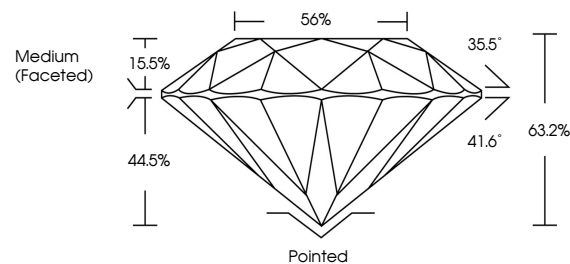

**GRADING RESULTS**

Carat Weight **1.50 CARAT**  
Color Grade **K**  
Clarity Grade **VS 1**  
Cut Grade **EXCELLENT**

**ADDITIONAL GRADING INFORMATION**

Polish **EXCELLENT**  
Symmetry **EXCELLENT**  
Fluorescence **NONE**  
Inscription(s) **IGI 760540342**

**DIAMOND REPORT**

January 7, 2026  
IGI Report Number **760540342**  
Description **NATURAL DIAMOND**  
Shape and Cutting Style **ROUND BRILLIANT**  
Measurements **7.27 - 7.30 X 4.61 MM**

**GRADING RESULTS**

Carat Weight **1.50 CARAT**  
Color Grade **K**  
Clarity Grade **VS 1**  
Cut Grade **EXCELLENT**

**ADDITIONAL GRADING INFORMATION**

Polish **EXCELLENT**  
Symmetry **EXCELLENT**  
Fluorescence **NONE**  
Inscription(s) **IGI 760540342**

**PROPORTIONS**

Sample Image Used

**CLARITY CHARACTERISTICS**

**KEY TO SYMBOLS**

Red symbols indicate internal characteristics.  
Green symbols indicate external characteristics.

**COLOR**

| D - F     | G - J          | K - M           | N - R            | S - Z       | FANCY |
|-----------|----------------|-----------------|------------------|-------------|-------|
| Colorless | Near Colorless | Slightly Tinted | Very Light Color | Light Color |       |