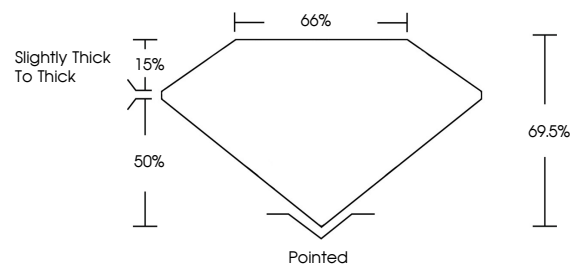

PROPORTIONS