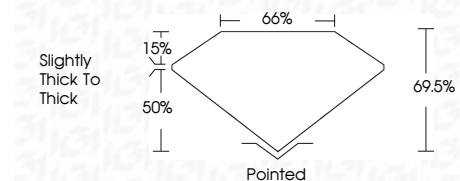

**ELECTRONIC COPY**

760539833  
Report verification at [igi.org](http://igi.org)

January 6, 2026  
IGI Report Number **760539833**  
Description **NATURAL DIAMOND**  
Shape and Cutting Style **SQUARE EMERALD CUT**  
Measurements **5.51 X 5.32 X 3.70 MM**

**GRADING RESULTS**

Carat Weight **1.02 CARAT**  
Color Grade **I**  
Clarity Grade **VVS 1**  
Cut Grade **VERY GOOD**

**ADDITIONAL GRADING INFORMATION**

Polish **EXCELLENT**  
Symmetry **EXCELLENT**  
Fluorescence **NONE**  
Inscription(s) **IGI 760539833**

**IGI**

January 6, 2026  
IGI Report No 760539833  
**SQUARE EMERALD CUT**  
5.51 X 5.32 X 3.70 MM  
1.02 CARAT  
I  
VVS 1  
VERY GOOD  
69.5%  
66%  
Pointed  
EXCELLENT  
EXCELLENT  
NONE  
IGI 760539833

**DIAMOND REPORT**

January 6, 2026  
IGI Report Number **760539833**  
Description **NATURAL DIAMOND**  
Shape and Cutting Style **SQUARE EMERALD CUT**  
Measurements **5.51 X 5.32 X 3.70 MM**

**GRADING RESULTS**