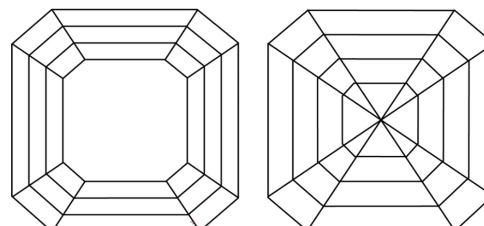

**DIAMOND REPORT**

January 6, 2026  
IGI Report Number **760539833**  
Description **NATURAL DIAMOND**  
Shape and Cutting Style **SQUARE EMERALD CUT**  
Measurements **5.51 X 5.32 X 3.70 MM**

**GRADING RESULTS**

Carat Weight **1.02 CARAT**  
Color Grade **I**  
Clarity Grade **VVS 1**  
Cut Grade **VERY GOOD**

**ADDITIONAL GRADING INFORMATION**

Polish **EXCELLENT**  
Symmetry **EXCELLENT**  
Fluorescence **NONE**  
Inscription(s) **IGI 760539833**

**PROPORTIONS**

Sample Image Used

**CLARITY CHARACTERISTICS**

**KEY TO SYMBOLS**

Red symbols indicate internal characteristics.  
Green symbols indicate external characteristics.

**COLOR**

| D - F     | G - J          | K - M           | N - R            | S - Z       | FANCY |
|-----------|----------------|-----------------|------------------|-------------|-------|
| Colorless | Near Colorless | Slightly Tinted | Very Light Color | Light Color |       |