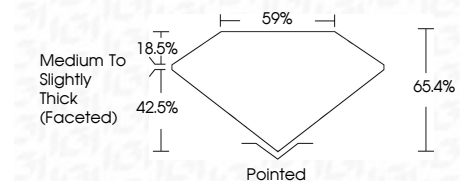

ELECTRONIC COPY

760534668
Report verification at igi.org

March 24, 2026
IGI Report Number **760534668**
Description **NATURAL DIAMOND**
Shape and Cutting Style **PEAR BRILLIANT**
Measurements **8.20 X 5.46 X 3.57 MM**

GRADING RESULTS

Carat Weight **1.01 CARAT**
Color Grade **I**
Clarity Grade **VS 2**
Cut Grade **VERY GOOD**

ADDITIONAL GRADING INFORMATION

Polish **EXCELLENT**
Symmetry **EXCELLENT**
Fluorescence **NONE**
Inscription(s) **IGI 760534668**

IGI

March 24, 2026
IGI Report No 760534668
PEAR BRILLIANT
8.20 X 5.46 X 3.57 MM
1.01 CARAT
I
Color Grade
VS 2
VERY GOOD
66.4%
59%
Medium To Slightly Thick (Faceted)
Pointed
EXCELLENT
EXCELLENT
NONE
IGI 760534668

DIAMOND REPORT

March 24, 2026
IGI Report Number **760534668**
Description **NATURAL DIAMOND**
Shape and Cutting Style **PEAR BRILLIANT**
Measurements **8.20 X 5.46 X 3.57 MM**

GRADING RESULTS

Carat Weight **1.01 CARAT**
Color Grade **I**
Clarity Grade **VS 2**
Cut Grade **VERY GOOD**