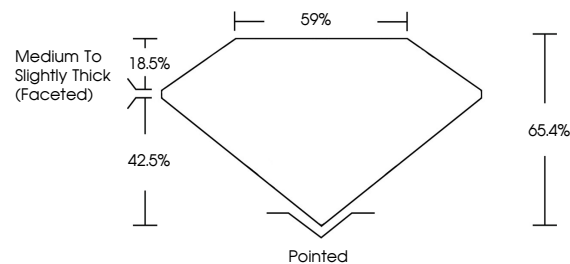

GRADING RESULTS

Carat Weight **1.01 CARAT**
Color Grade **I**
Clarity Grade **VS 2**
Cut Grade **VERY GOOD**

ADDITIONAL GRADING INFORMATION

Polish **EXCELLENT**
Symmetry **EXCELLENT**
Fluorescence **NONE**
Inscription(s) **IGI 760534668**

IGI

March 24, 2026
IGI Report No 760534668
PEAR BRILLIANT
8.20 X 5.46 X 3.57 MM
1.01 CARAT
I
Color Grade
VS 2
VERY GOOD
66.4%
59%
Medium To Slightly Thick (Faceted)
Pointed
EXCELLENT
EXCELLENT
NONE
IGI 760534668

DIAMOND REPORT

March 24, 2026
IGI Report Number **760534668**
Description **NATURAL DIAMOND**
Shape and Cutting Style **PEAR BRILLIANT**
Measurements **8.20 X 5.46 X 3.57 MM**

GRADING RESULTS

Carat Weight **1.01 CARAT**
Color Grade **I**
Clarity Grade **VS 2**
Cut Grade **VERY GOOD**

ADDITIONAL GRADING INFORMATION

Polish **EXCELLENT**
Symmetry **EXCELLENT**
Fluorescence **NONE**
Inscription(s) **IGI 760534668**

PROPORTIONS

Sample Image Used

CLARITY CHARACTERISTICS

KEY TO SYMBOLS

Red symbols indicate internal characteristics.
Green symbols indicate external characteristics.