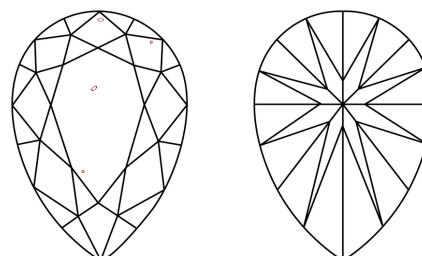

ELECTRONIC COPY

760534668
Report verification at igi.org

March 24, 2026
IGI Report Number **760534668**
Description **NATURAL DIAMOND**
Shape and Cutting Style **PEAR BRILLIANT**
Measurements **8.20 X 5.46 X 3.57 MM**

DIAMOND REPORT

March 24, 2026
IGI Report Number **760534668**
Description **NATURAL DIAMOND**
Shape and Cutting Style **PEAR BRILLIANT**
Measurements **8.20 X 5.46 X 3.57 MM**

GRADING RESULTS

Carat Weight **1.01 CARAT**
Color Grade **I**
Clarity Grade **VS 2**
Cut Grade **VERY GOOD**

ADDITIONAL GRADING INFORMATION

Polish **EXCELLENT**
Symmetry **EXCELLENT**
Fluorescence **NONE**
Inscription(s) **IGI 760534668**

PROPORTIONS

Sample Image Used

CLARITY CHARACTERISTICS

KEY TO SYMBOLS

Red symbols indicate internal characteristics.
Green symbols indicate external characteristics.

COLOR

D - F	G - J	K - M	N - R	S - Z	FANCY
Colorless	Near Colorless	Slightly Tinted	Very Light Color	Light Color	

CLARITY

FL	IF	VVS 1-2	VS 1-2	SI 1-2	I 1-3
Flawless	Internally Flawless	Very Very Slightly Included	Very Slightly Included	Slightly Included	Included