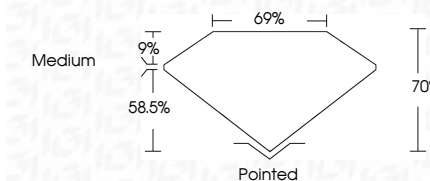

ELECTRONIC COPY

760534634
Report verification at igi.org

March 17, 2026
IGI Report Number **760534634**
Description **NATURAL DIAMOND**
Shape and Cutting Style **PRINCESS CUT**
Measurements **8.93 X 8.89 X 6.22 MM**

GRADING RESULTS

Carat Weight **4.01 CARATS**
Color Grade **I**
Clarity Grade **VVS 1**
Cut Grade **EXCELLENT**

ADDITIONAL GRADING INFORMATION

Polish **EXCELLENT**
Symmetry **EXCELLENT**
Fluorescence **NONE**
Inscription(s) **IGI 760534634**

IGI

March 17, 2026
IGI Report No 760534634
PRINCESS CUT
8.93 X 8.89 X 6.22 MM
4.01 CARATS
I
VVS 1
EXCELLENT
70%
69%
Medium
Pointed
EXCELLENT
EXCELLENT
NONE
IGI 760534634

DIAMOND REPORT

March 17, 2026
IGI Report Number **760534634**
Description **NATURAL DIAMOND**
Shape and Cutting Style **PRINCESS CUT**
Measurements **8.93 X 8.89 X 6.22 MM**