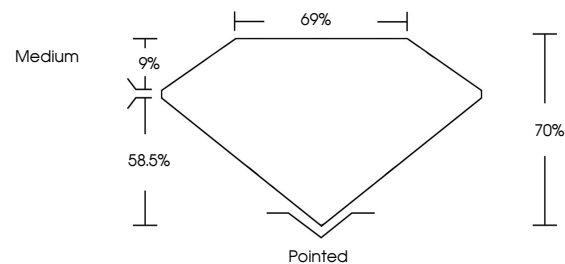

GRADING RESULTS

Carat Weight **4.01 CARATS**
Color Grade **I**
Clarity Grade **VVS 1**
Cut Grade **EXCELLENT**

ADDITIONAL GRADING INFORMATION

Polish **EXCELLENT**
Symmetry **EXCELLENT**
Fluorescence **NONE**
Inscription(s) **IGI 760534634**

IGI

March 17, 2026
IGI Report No 760534634
PRINCESS CUT
8.93 X 8.89 X 6.22 MM
4.01 CARATS
I
VVS 1
EXCELLENT
70%
69%
Medium
Pointed
EXCELLENT
EXCELLENT
NONE
IGI 760534634

DIAMOND REPORT

March 17, 2026
IGI Report Number **760534634**
Description **NATURAL DIAMOND**
Shape and Cutting Style **PRINCESS CUT**
Measurements **8.93 X 8.89 X 6.22 MM**

PROPORTIONS

Sample Image Used

CLARITY CHARACTERISTICS

KEY TO SYMBOLS

Red symbols indicate internal characteristics.
Green symbols indicate external characteristics.

COLOR

D - F	G - J	K - M	N - R	S - Z	FANCY
Colorless	Near Colorless	Slightly Tinted	Very Light Color	Light Color	