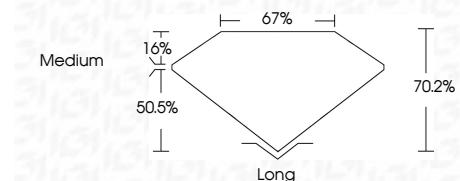

ELECTRONIC COPY

760534605
Report verification at igi.org

March 23, 2026
IGI Report Number **760534605**
Description **NATURAL DIAMOND**
Shape and Cutting Style **EMERALD CUT**
Measurements **7.44 X 5.37 X 3.77 MM**

GRADING RESULTS

Carat Weight **1.51 CARAT**
Color Grade **H**
Clarity Grade **VS 1**
Cut Grade **VERY GOOD**

ADDITIONAL GRADING INFORMATION

Polish **EXCELLENT**
Symmetry **EXCELLENT**
Fluorescence **NONE**
Inscription(s) **IGI 760534605**

IGI

March 23, 2026
IGI Report No 760534605
EMERALD CUT
7.44 X 5.37 X 3.77 MM
1.51 CARAT
H
VS 1
VERY GOOD
70.2%
67%
Medium
Long
EXCELLENT
EXCELLENT
NONE
IGI 760534605

DIAMOND REPORT

March 23, 2026
IGI Report Number **760534605**
Description **NATURAL DIAMOND**
Shape and Cutting Style **EMERALD CUT**
Measurements **7.44 X 5.37 X 3.77 MM**