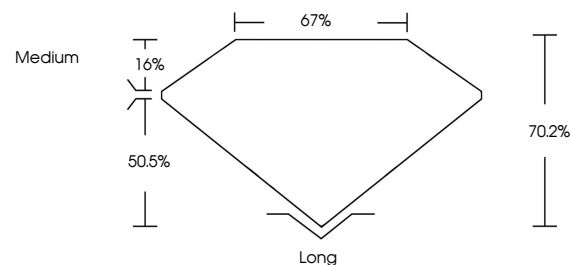

GRADING RESULTS

Carat Weight **1.51 CARAT**
Color Grade **H**
Clarity Grade **VS 1**
Cut Grade **VERY GOOD**

ADDITIONAL GRADING INFORMATION

Polish **EXCELLENT**
Symmetry **EXCELLENT**
Fluorescence **NONE**
Inscription(s) **IGI 760534605**

IGI

March 23, 2026
IGI Report No 760534605
EMERALD CUT
7.44 X 5.37 X 3.77 MM
1.51 CARAT
H
VS 1
VERY GOOD
70.2%
67%
Medium
Long
EXCELLENT
EXCELLENT
NONE
IGI 760534605

DIAMOND REPORT

March 23, 2026
IGI Report Number **760534605**
Description **NATURAL DIAMOND**
Shape and Cutting Style **EMERALD CUT**
Measurements **7.44 X 5.37 X 3.77 MM**

PROPORTIONS

Sample Image Used

CLARITY CHARACTERISTICS

KEY TO SYMBOLS

Red symbols indicate internal characteristics.
Green symbols indicate external characteristics.

COLOR

D - F	G - J	K - M	N - R	S - Z	FANCY
Colorless	Near Colorless	Slightly Tinted	Very Light Color	Light Color	