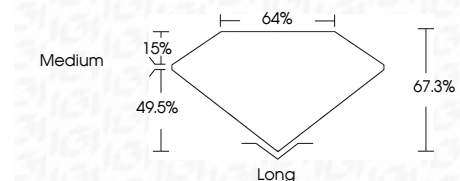

ELECTRONIC COPY

760516979
Report verification at igi.org

February 5, 2026
IGI Report Number **760516979**
Description **NATURAL DIAMOND**
Shape and Cutting Style **EMERALD CUT**
Measurements **8.44 X 5.13 X 3.45 MM**

GRADING RESULTS

Carat Weight **1.50 CARAT**
Color Grade **I**
Clarity Grade **VS 1**
Cut Grade **EXCELLENT**

ADDITIONAL GRADING INFORMATION

Polish **EXCELLENT**
Symmetry **EXCELLENT**
Fluorescence **NONE**
Inscription(s) **IGI 760516979**

IGI

February 5, 2026
IGI Report No 760516979
EMERALD CUT
8.44 X 5.13 X 3.45 MM
1.50 CARAT
I
VS 1
EXCELLENT
67.3%
64%
Medium
Long
EXCELLENT
EXCELLENT
NONE
IGI 760516979

DIAMOND REPORT

February 5, 2026
IGI Report Number **760516979**
Description **NATURAL DIAMOND**
Shape and Cutting Style **EMERALD CUT**
Measurements **8.44 X 5.13 X 3.45 MM**