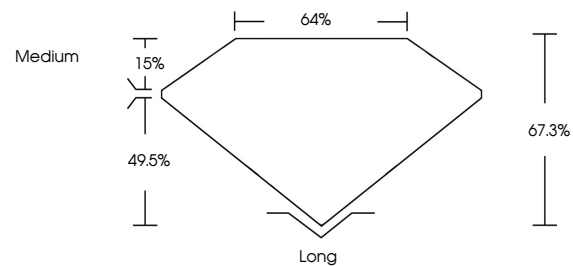

PROPORTIONS