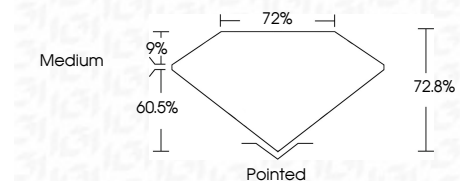

ELECTRONIC COPY

760516585
Report verification at igi.org

January 8, 2026
IGI Report Number **760516585**
Description **NATURAL DIAMOND**
Shape and Cutting Style **PRINCESS CUT**
Measurements **8.12 X 7.89 X 5.74 MM**

GRADING RESULTS

Carat Weight **3.01 CARATS**
Color Grade **I**
Clarity Grade **VS 1**
Cut Grade **EXCELLENT**

ADDITIONAL GRADING INFORMATION

Polish **EXCELLENT**
Symmetry **EXCELLENT**
Fluorescence **NONE**
Inscription(s) **IGI 760516585**

IGI

January 8, 2026
IGI Report No 760516585
PRINCESS CUT
8.12 X 7.89 X 5.74 MM
3.01 CARATS
I
VS 1
EXCELLENT
72.8%
72%
Medium
Pointed
EXCELLENT
EXCELLENT
NONE
IGI 760516585

DIAMOND REPORT

January 8, 2026
IGI Report Number **760516585**
Description **NATURAL DIAMOND**
Shape and Cutting Style **PRINCESS CUT**
Measurements **8.12 X 7.89 X 5.74 MM**