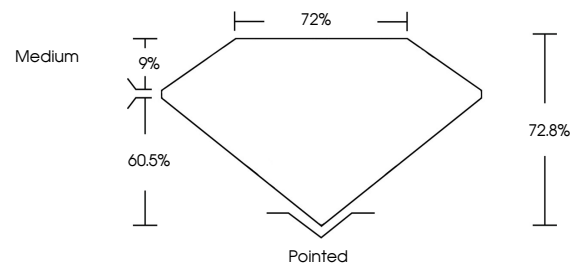

GRADING RESULTS

Carat Weight **3.01 CARATS**
Color Grade **I**
Clarity Grade **VS 1**
Cut Grade **EXCELLENT**

ADDITIONAL GRADING INFORMATION

Polish **EXCELLENT**
Symmetry **EXCELLENT**
Fluorescence **NONE**
Inscription(s) **IGI 760516585**

IGI

January 8, 2026
IGI Report No 760516585
PRINCESS CUT
8.12 X 7.89 X 5.74 MM
3.01 CARATS
I
VS 1
EXCELLENT
72.8%
72%
Medium
Pointed
EXCELLENT
EXCELLENT
NONE
IGI 760516585

DIAMOND REPORT

January 8, 2026
IGI Report Number **760516585**
Description **NATURAL DIAMOND**
Shape and Cutting Style **PRINCESS CUT**
Measurements **8.12 X 7.89 X 5.74 MM**

PROPORTIONS

Sample Image Used

CLARITY CHARACTERISTICS

KEY TO SYMBOLS

Red symbols indicate internal characteristics.
Green symbols indicate external characteristics.

COLOR

D - F	G - J	K - M	N - R	S - Z	FANCY
Colorless	Near Colorless	Slightly Tinted	Very Light Color	Light Color	