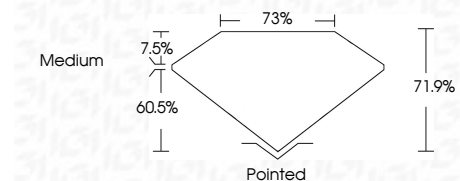

ELECTRONIC COPY

760516577
Report verification at igi.org

January 5, 2026
IGI Report Number **760516577**
Description **NATURAL DIAMOND**
Shape and Cutting Style **PRINCESS CUT**
Measurements **8.85 X 8.81 X 6.33 MM**

GRADING RESULTS

Carat Weight **4.02 CARATS**
Color Grade **I**
Clarity Grade **VS 1**
Cut Grade **VERY GOOD**

ADDITIONAL GRADING INFORMATION

Polish **EXCELLENT**
Symmetry **EXCELLENT**
Fluorescence **NONE**
Inscription(s) **(IGI) 760516577**

IGI

January 5, 2026
IGI Report No 760516577
PRINCESS CUT
8.85 X 8.81 X 6.33 MM
4.02 CARATS
I
Color Grade
VS 1
VERY GOOD
71.9%
60.5%
7.5%
Medium
Pointed
EXCELLENT
EXCELLENT
NONE
(IGI) 760516577

DIAMOND REPORT

January 5, 2026
IGI Report Number **760516577**
Description **NATURAL DIAMOND**
Shape and Cutting Style **PRINCESS CUT**
Measurements **8.85 X 8.81 X 6.33 MM**

GRADING RESULTS

Carat Weight **4.02 CARATS**
Color Grade **I**
Clarity Grade **VS 1**
Cut Grade **VERY GOOD**