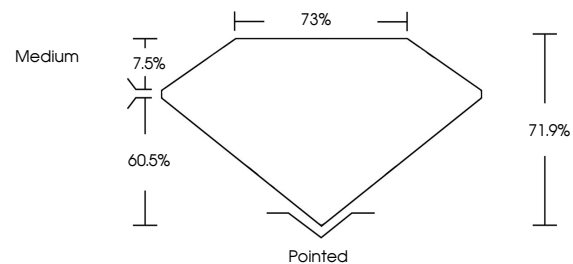

GRADING RESULTS

Carat Weight **4.02 CARATS**
Color Grade **I**
Clarity Grade **VS 1**
Cut Grade **VERY GOOD**

ADDITIONAL GRADING INFORMATION

Polish **EXCELLENT**
Symmetry **EXCELLENT**
Fluorescence **NONE**
Inscription(s) **(IGI) 760516577**

IGI

January 5, 2026
IGI Report No 760516577
PRINCESS CUT
8.85 X 8.81 X 6.33 MM
4.02 CARATS
I
Color Grade
VS 1
VERY GOOD
71.9%
60.5%
7.5%
Medium
Pointed
EXCELLENT
EXCELLENT
NONE
(IGI) 760516577

DIAMOND REPORT

January 5, 2026
IGI Report Number **760516577**
Description **NATURAL DIAMOND**
Shape and Cutting Style **PRINCESS CUT**
Measurements **8.85 X 8.81 X 6.33 MM**

GRADING RESULTS

Carat Weight **4.02 CARATS**
Color Grade **I**
Clarity Grade **VS 1**
Cut Grade **VERY GOOD**

ADDITIONAL GRADING INFORMATION

Polish **EXCELLENT**
Symmetry **EXCELLENT**
Fluorescence **NONE**
Inscription(s) **(IGI) 760516577**

PROPORTIONS

Sample Image Used

CLARITY CHARACTERISTICS

KEY TO SYMBOLS

Red symbols indicate internal characteristics.
Green symbols indicate external characteristics.