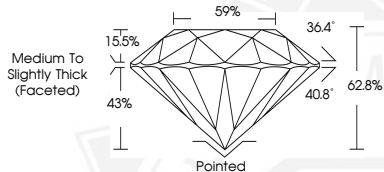

March 16, 2026

IGI Report Number 758545938

ROUND BRILLIANT
NATURAL DIAMOND
5.86 - 5.88 X 3.69 MM

0.80 CARAT
F
VVS 1
EXCELLENT
EXCELLENT
EXCELLENT
NONE
Inscription(s) IGI 758545938