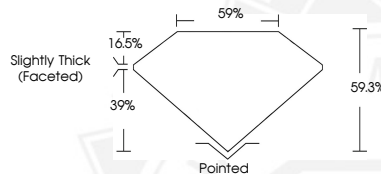

January 20, 2026
IGI Report Number 758545154
PEAR BRILLIANT
NATURAL DIAMOND
7.13 X 4.42 X 2.62 MM
0.50 CARAT
J
VS 1
VERY GOOD
EXCELLENT
VERY GOOD
NONE
Inscription(s) (IGI) 758545154