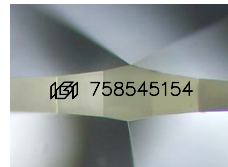

January 20, 2026
IGI Report Number 758545154
PEAR BRILLIANT
NATURAL DIAMOND
7.13 X 4.42 X 2.62 MM
0.50 CARAT
J
VS 1
VERY GOOD
EXCELLENT
VERY GOOD
NONE
Inscription(s) (IGI) 758545154

DIAMOND REPORT

January 20, 2026
IGI Report Number **758545154**
Description **NATURAL DIAMOND**
Shape and Cutting Style **PEAR BRILLIANT**
Measurements **7.13 X 4.42 X 2.62 MM**

GRADING RESULTS

Carat Weight **0.50 CARAT**
Color Grade **J**
Clarity Grade **VS 1**
Cut Grade **VERY GOOD**

ADDITIONAL GRADING INFORMATION

Polish **EXCELLENT**
Symmetry **VERY GOOD**
Fluorescence **NONE**
Identification Features **FEATHER**
Inscription(s) **(IGI) 758545154**

Sample Image Used